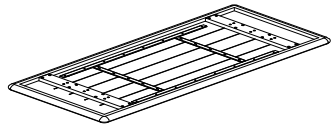

MOE'S

home collection

ASSEMBLY INSTRUCTIONS.

MALIBU DINING TABLE WHITE OAK

BC-1046-18

THANK YOU FOR YOUR PURCHASE!

PARTS LIST

A

Top table = 1pc

B

Legs = 2pcs

HARDWARE LIST

1.Bolt

M8*60=12pcs

2.Spring washer

Dia 8.5*13=12pcs

3.Flat washer

Dia8.5*16=12pcs

4.Allen key

M4 =1pc

NOTES.

Thank you for purchasing this quality product! Be sure to check all packing material carefully for small part that may have come loose inside the carton during shipping.