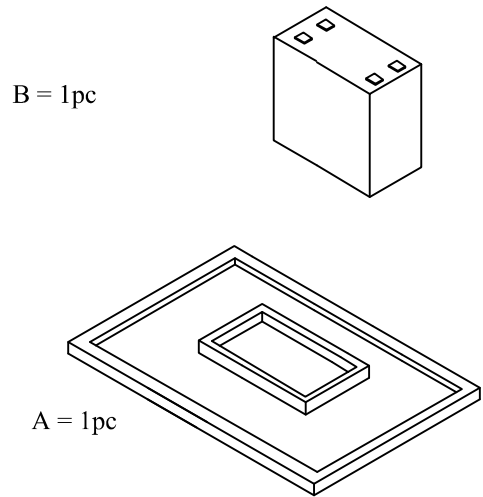

BQ-1007-25: MAXIMA COFFEE TABLE

Thank you for your purchasing this quality product. Be sure to check all packing material carefully for small parts that may have come loose inside the carton during shipment.

PART LIST

LIST OF HARDWARE

| NO. | Hard ware | Qty. |
|-----|--|-------|
| 1 | Hex Bolts  | 4 pcs |
| 2 | Plastic washer  | 12pcs |
| 3 | Washer  | 4 pcs |
| 4 | Allen wrench  | 1 pcs |

FINISH