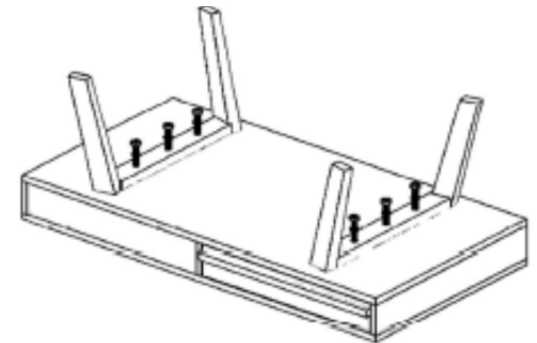

PARTS AND HARDWARE.

A. POUF X 1

B. LEG X 2

C. ALLEN BOLT X 6

D. WASHER X 6

E. ALLEN KEY X 1

NOTES.

Thank you for purchasing this quality product! Be sure to check all packing material carefully for small part that may have come loose inside the carton during shipping.

CAUTION: The item is heavy, assembly should Be performed by two people.

STEP 1.

STEP 2.

STEP 3.

STEP 4.