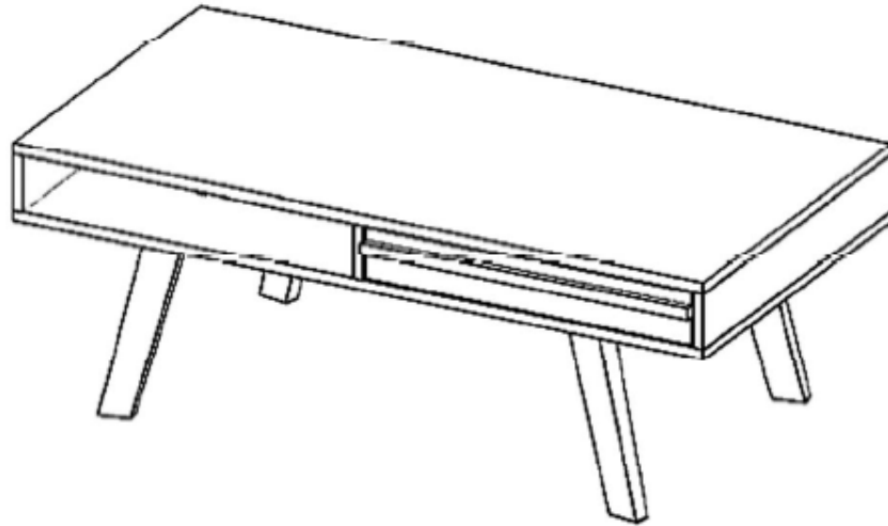

MOE'S

home collection

ASSEMBLY INSTRUCTIONS.

BLISS COFFEE TABLE

BZ-1004-24

THANK YOU FOR YOUR PURCHASE!

PARTS AND HARDWARE.

A. POUF X 1

B. LEG X 2

C. ALLEN BOLT X 6

D. WASHER X 6

E. ALLEN KEY X 1

NOTES.

Thank you for purchasing this quality product! Be sure to check all packing material carefully for small part that may have come loose inside the carton during shipping.