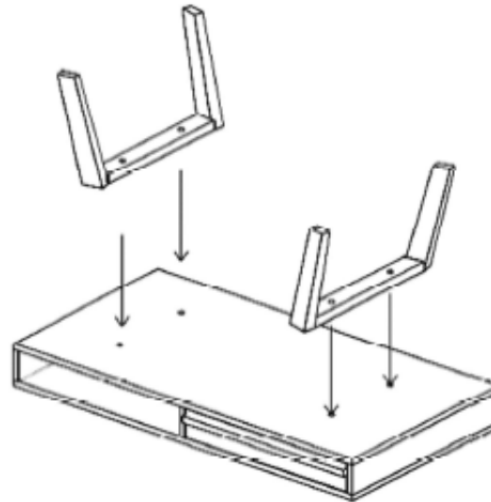

PARTS AND HARDWARE.

A. POUF X 1

B. LEG X 2

C. ALLEN BOLT X 6

D. WASHER X 6

E. ALLEN KEY X 1

NOTES.

Thank you for purchasing this quality product! Be sure to check all packing material carefully for small part that may have come loose inside the carton during shipping.

CAUTION: The item is heavy, assembly should Be performed by two people.

STEP 1.