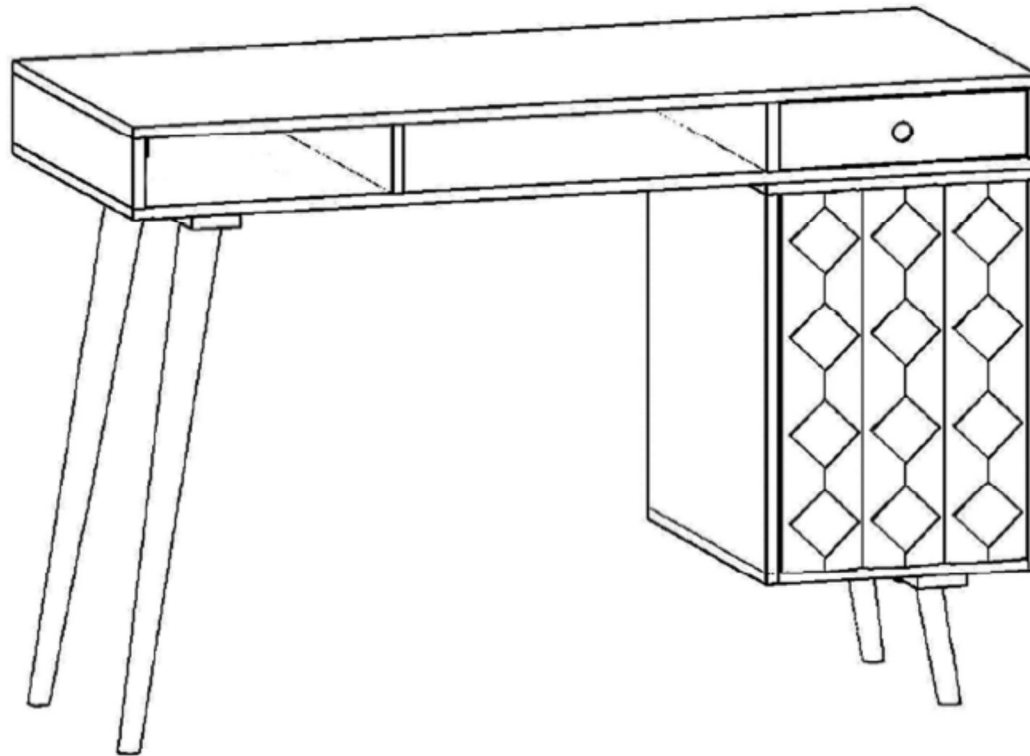

MOE'S

home collection

ASSEMBLY INSTRUCTIONS.

O2 DESK

BZ-1024-24

THANK YOU FOR YOUR PURCHASE!

PARTS AND HARDWARE

A. DESK X 1

B. BOX FILE X 1

C. LEG X 1

D. LEG X 1

E. ALLEN BOLT X 10

F. WASHER X 10

G. ALLEN KEY X 1

NOTES.

Thank you for purchasing this quality product! Be sure to check all packing material carefully for small part that may have come loose inside the carton during shipping.