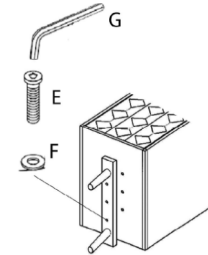

MOE'S

home collection

ASSEMBLY INSTRUCTIONS.

O2 DESK

BZ-1024-24

THANK YOU FOR YOUR PURCHASE!

PARTS AND HARDWARE

A. DESK X 1

B. BOX FILE X 1

C. LEG X 1

D. LEG X 1

E. ALLEN BOLT X 10

F. WASHER X 10

G. ALLEN KEY X 1

NOTES.

Thank you for purchasing this quality product! Be sure to check all packing material carefully for small part that may have come loose inside the carton during shipping.

CAUTION: The item is heavy, assembly should Be performed by two people.

STEP 1.

STEP 2.

STEP 3.

STEP 4.

STEP 5.

STEP 6 .

STEP 7.