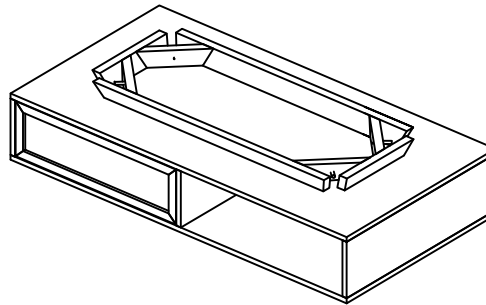

PARTS & HARDWARE.

PART LIST

NO.	DESCRIPTION	IMAGE	Qty
A.	COFFEE TABLE		1
B.	LEG		4

HARDWARE LIST

C.	Allen Bolt 6 x 16 mm		4
D.	Flat Washer 8mm		4
E.	Allen Key 4mm		1

NOTES.

Thank you for purchasing this quality product! Be sure to check all packing material carefully for small part that May have come loose inside the carton during shipping.

CAUTION: The Item is heavy, assembly should be performed by two people.

STEP 1.