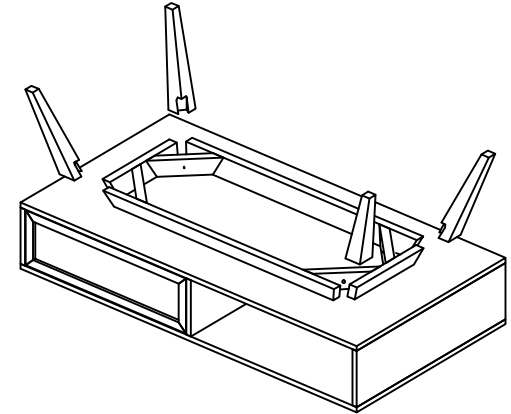

PARTS & HARDWARE.

PART LIST

NO.	DESCRIPTION	IMAGE	Qty
A.	COFFEE TABLE		1
B.	LEG		4

HARDWARE LIST

C.	Allen Bolt 6 x 16 mm		4
D.	Flat Washer 8mm		4
E.	Allen Key 4mm		1

NOTES.

Thank you for purchasing this quality product! Be sure to check all packing material carefully for small part that May have come loose inside the carton during shipping.

CAUTION: The Item is heavy, assembly should be performed by two people.

STEP 1.

STEP 2.

STEP 3.

STEP 4.