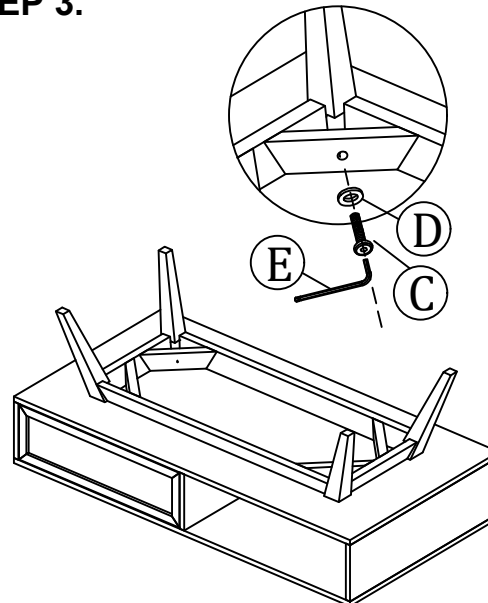

NO.	DESCRIPTION	IMAGE	Qty
A.	COFFEE TABLE		1
B.	LEG		4

HARDWARE LIST

C.	Allen Bolt 6 x 16 mm		4
D.	Flat Washer 8mm		4
E.	Allen Key 4mm		1

NOTES.

Thank you for purchasing this quality product! Be sure to check all packing material carefully for small part that May have come loose inside the carton during shipping.

CAUTION: The Item is heavy, assembly should be performed by two people.

STEP 1.

STEP 2.

STEP 3.

STEP 4.