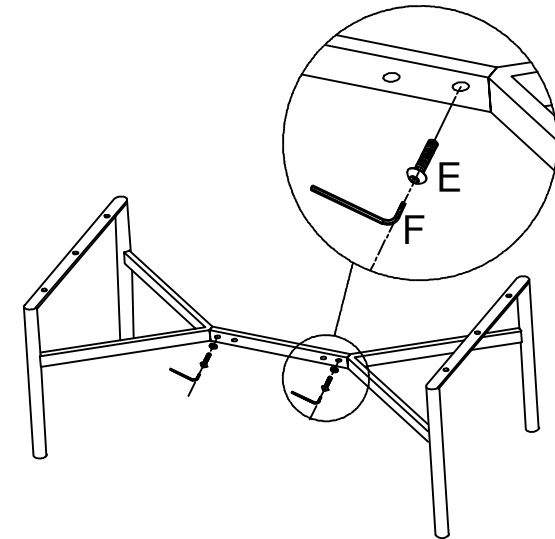

PARTS & HARDWARE.

PART LIST

NO.	DESCRIPTION	IMAGE	Qty
A.	TV CABINET		1
B.	LEG		1

HARDWARE LIST

C.	Allen Bolt 6 x 16 mm		6
D.	Flat Washer 8mm		6
E.	Allen Bolt 6 x 10 mm		4
F.	Allen Key 4mm		1

NOTES.

Thank you for purchasing this quality product!
Be sure to check all packing material carefully
for small part that May have come loose inside
the carton during shipping.

CAUTION: The Item is heavy, assembly
should be performed by two people.

STEP 1.

STEP 2.

STEP 3.

STEP 4.