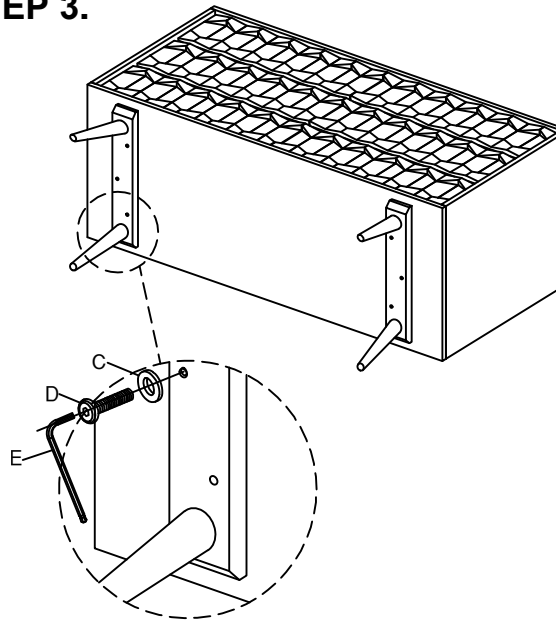

PARTS & HARDWARE.

PART LIST

NO.	DESCRIPTION	IMAGE	Qty
A.	SIDEBOARD		1
B.	LEG		2

HARDWARE LIST

C.	Allen Bolt 6 x 40mm		6
D.	Flat Washer 8 x 25mm		6
E.	Allen Key 4mm		1

NOTES.

Thank you for purchasing this quality product!
Be sure to check all packing material carefully for small part that May have come loose inside the carton during shipping.

CAUTION: The Item is heavy, assembly should be performed by two people.

STEP 1.

STEP 2.

STEP 3.

STEP 4.