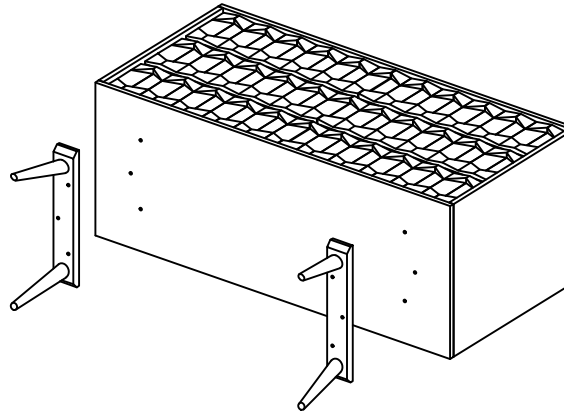

PARTS & HARDWARE.

PART LIST

NO.	DESCRIPTION	IMAGE	Qty
A.	SIDEBOARD		1
B.	LEG		2

HARDWARE LIST

C.	Allen Bolt 6 x 40mm		6
D.	Flat Washer 8 x 25mm		6
E.	Allen Key 4mm		1

NOTES.

Thank you for purchasing this quality product!
Be sure to check all packing material carefully for small part that May have come loose inside the carton during shipping.

CAUTION: The Item is heavy, assembly should be performed by two people.

STEP 1.