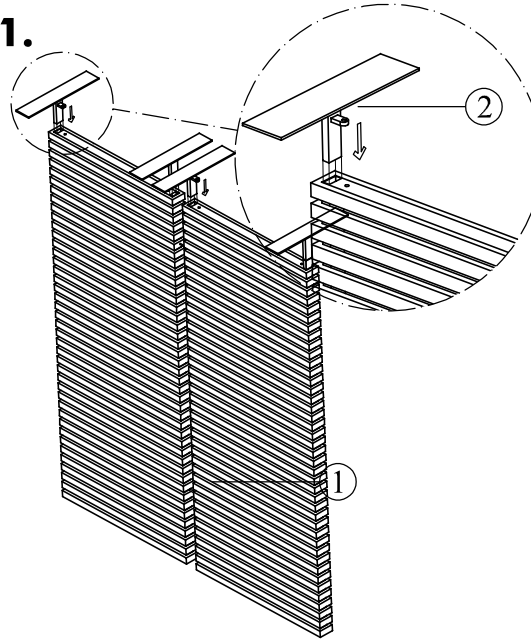

PARTS AND HARDWARE.

2. LEG X4

NOTES.

Thank you for purchasing this quality product! Be sure to check all packing material carefully for small part that may have come loose inside the carton during shipping.

CAUTION: The item is heavy, assembly should be performed by two people.

STEP 1.