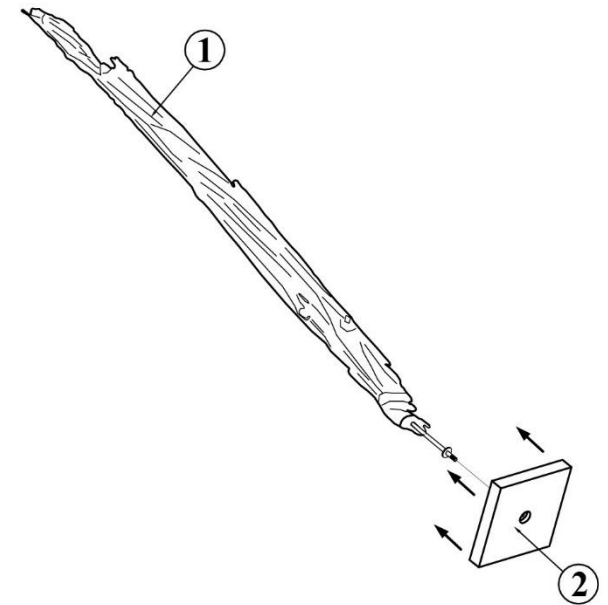

PARTS AND HARDWARE.

NOTES.

Thank you for purchasing this quality product! Be sure to check all packing material carefully for small parts that may have come loose inside the carton during shipping.

CAUTION: This product contains marble stone components, take extra care to ensure breakage does not occur.

STEP 1.

STEP 2.

STEP 3.

STEP 4.