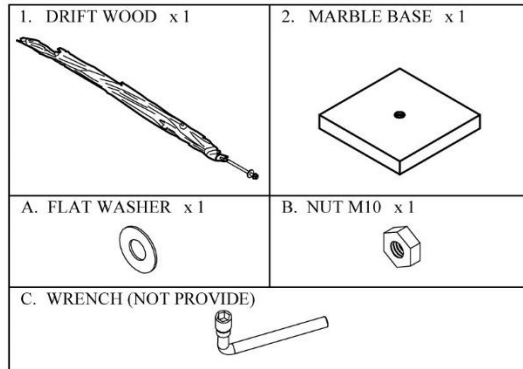

MOE'S

home collection

ASSEMBLY INSTRUCTIONS.

DRIFT WOOD ART ON ROUGH MARBLE BASE

EI-1023-24

THANK YOU FOR YOUR PURCHASE!

PARTS AND HARDWARE.

NOTES.

Thank you for purchasing this quality product! Be sure to check all packing material carefully for small parts that may have come loose inside the carton during shipping.

CAUTION: This product contains marble stone components, take extra care to ensure breakage does not occur.