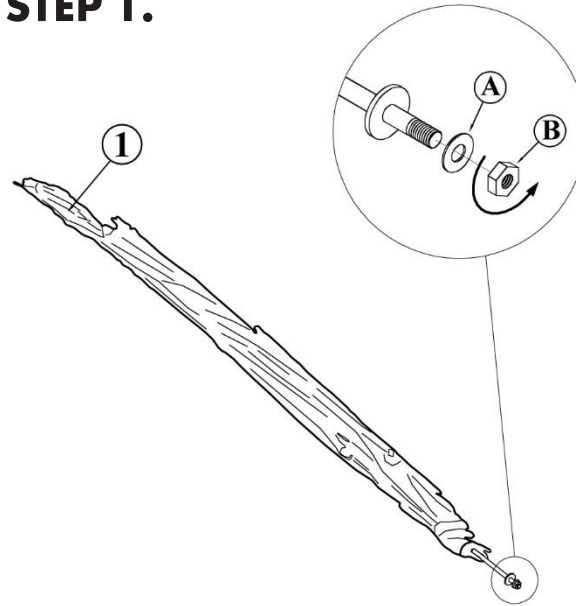

PARTS AND HARDWARE.

NOTES.

Thank you for purchasing this quality product! Be sure to check all packing material carefully for small parts that may have come loose inside the carton during shipping.

CAUTION: This product contains marble stone components, take extra care to ensure breakage does not occur.

STEP 1.

STEP 2.

STEP 3.

STEP 4.