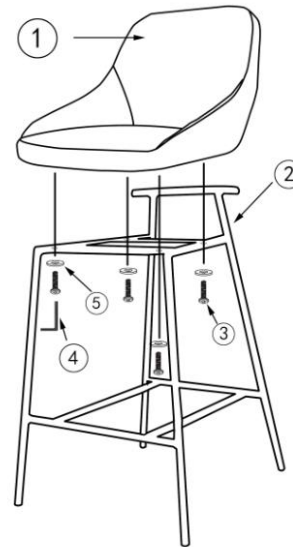

PARTS AND HARDWARE.

1 SEAT x 1	
2 LEG x 1	
3 BOLT M6-35 x 4	
4 ALLEN KEY M4 x 1	5 FLAT WASHER x 4

NOTES.

Thank you for purchasing this quality product! Be sure to check all packing material carefully for small part that may have come loose inside the carton during shipping.

CAUTION: The item is heavy, assembly should be performed by two people.

STEP 1.