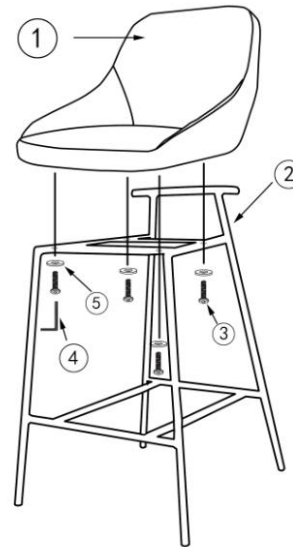

PARTS AND HARDWARE.

1 SEAT x 1

2 LEG x 1

3 BOLT M6-35 x 4

4 ALLEN KEY M4 x 1

5 FLAT WASHER x 4

NOTES.

Thank you for purchasing this quality product! Be sure to check all packing material carefully for small part that may have come loose inside the carton during shipping.

CAUTION: The item is heavy, assembly should be performed by two people.

STEP 1.