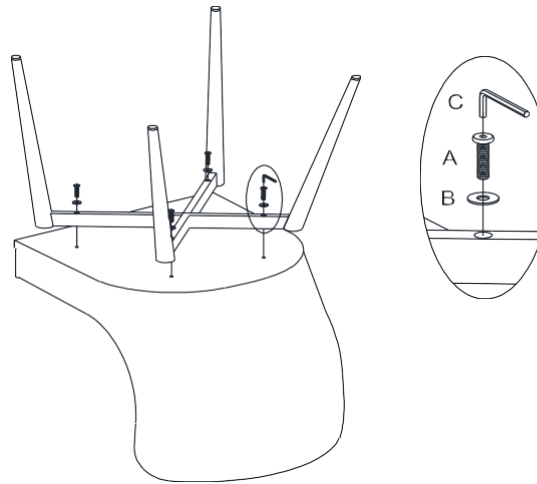

2. CHAIR LEG x 1

A. BOLT M6*45 x 4

B. FLAT WASHER DIA
16MM x 4

C. ALLEN KEY M4 x 1

NOTES.

Thank you for purchasing this quality product! Be sure to check all packing material carefully for small part that may have come loose inside the carton during shipping.

CAUTION: The item is heavy, assembly should be performed by two people.

STEP 1.

STEP 2.