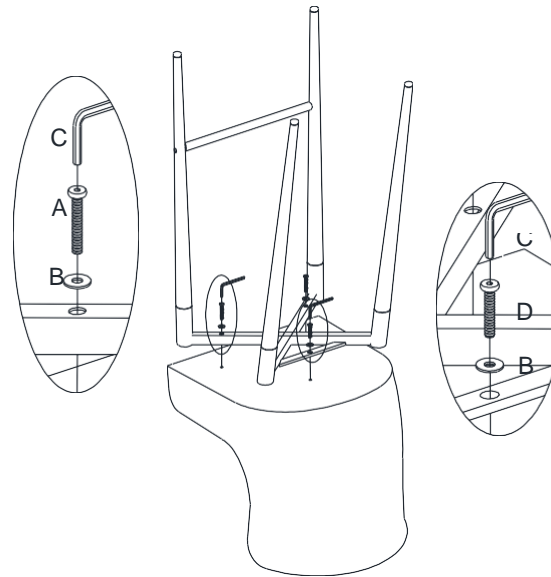

MOE'S

home collection

ASSEMBLY INSTRUCTIONS.

ETTA COUNTER STOOL DARK BLUE

ER-2048-46

THANK YOU FOR YOUR PURCHASE!

PARTS AND HARDWARE.

1. CHAIR BACK/SEAT x 1 	
2. CHAIR LEG x 1 	
A. BOLT M6*35 x 2 	B . FLAT WASHER DIA 16MM x 3 
C. ALLEN KEY M4 x 1 	D. BOLT M6*25 x 1 

NOTES.

Thank you for purchasing this quality product! Be sure to check all packing material carefully for small part that may have come loose inside the carton during shipping.

CAUTION: The item is heavy, assembly should be performed by two people.

STEP 1.

STEP 2.