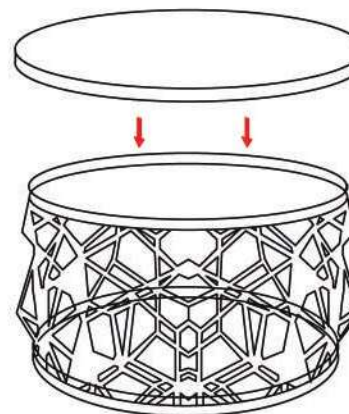

PARTS AND HARDWARE. PARTS LIST

No.	DESCRIPTION	IMAGE	QTY
A	METAL FRAME		1
B	TOP		1

STEP 1.

STEP 2.