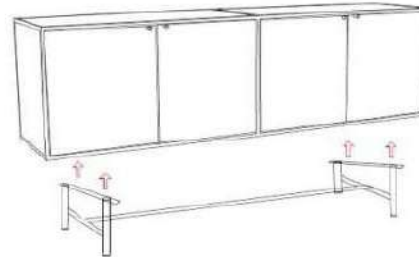

PARTS AND HARDWARE.

PARTS LIST

No.	DESCRIPTION	IMAGE	QTY
A	METAL BASE		1
B	METAL BODY		1
C	TOP		2

HARDWARE LIST

No.	DESCRIPTION	IMAGE	QTY
D	SPANNER 14/15		1
E	NUT 15X18 MM		8
F	HEX BOLT 2X90MM		8
G	ALLEN KEY		1
H	ALLEN BOLT		2

NOTES.

Thank you for purchasing this quality product! Be sure to check all packing material carefully for small part that may have come loose inside the carton during shipping.

Caution: The item is heavy, assembly should be performed by two people.

STEP 1.