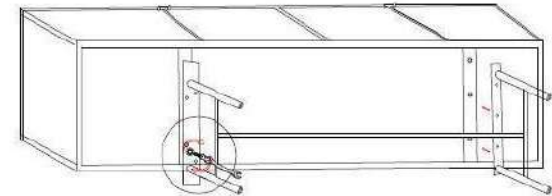

PARTS AND HARDWARE.

PARTS LIST

No.	DESCRIPTION	IMAGE	QTY
A	METAL BASE		1
B	METAL BODY		1
C	TOP		2

HARDWARE LIST

No.	DESCRIPTION	IMAGE	QTY
D	SPANNER 14/15		1
E	NUT 15X18 MM		8
F	HEX BOLT 2X90MM		8
G	ALLEN KEY		1
H	ALLEN BOLT		2

NOTES.

Thank you for purchasing this quality product! Be sure to check all packing material carefully for small part that may have come loose inside the carton during shipping.

Caution: The item is heavy, assembly should be performed by two people.

STEP 1.

STEP 2

STEP 3.

STEP 4.