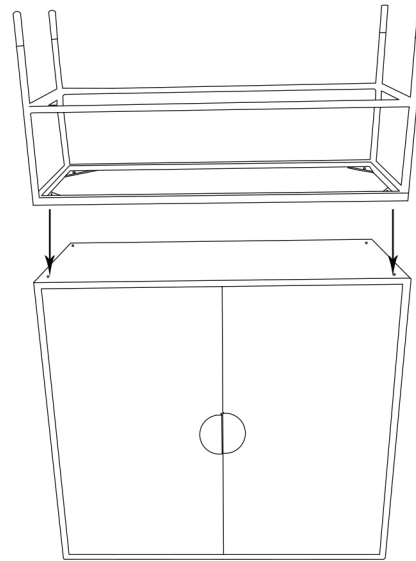

PARTS AND HARDWARE.

PARTS LIST

No.	Description	Image	QTY
1	Wooden Cabinet		01
2	Legs		01

HARDWARE LIST

No.	Description	Image	QTY
3	ALLEN KEY BOLT		04
4	ALLEN KEY		01

NOTES.

Thank you for purchasing this quality product! Be sure to check all packing material carefully for small part that may have come loose inside the carton during shipping.

CAUTION: The item is heavy, assembly should be performed by two people.

STEP 1