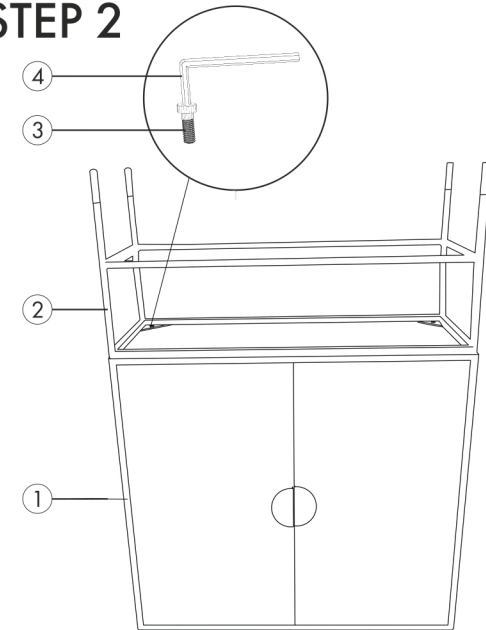

PARTS AND HARDWARE.

PARTS LIST

No.	Description	Image	QTY
1	Wooden Cabinet		01
2	Legs		01

HARDWARE LIST

No.	Description	Image	QTY
3	ALLEN KEY BOLT		04
4	ALLEN KEY		01

NOTES.

Thank you for purchasing this quality product! Be sure to check all packing material carefully for small part that may have come loose inside the carton during shipping.

CAUTION: The item is heavy, assembly should be performed by two people.

STEP 1

STEP 2

STEP 3