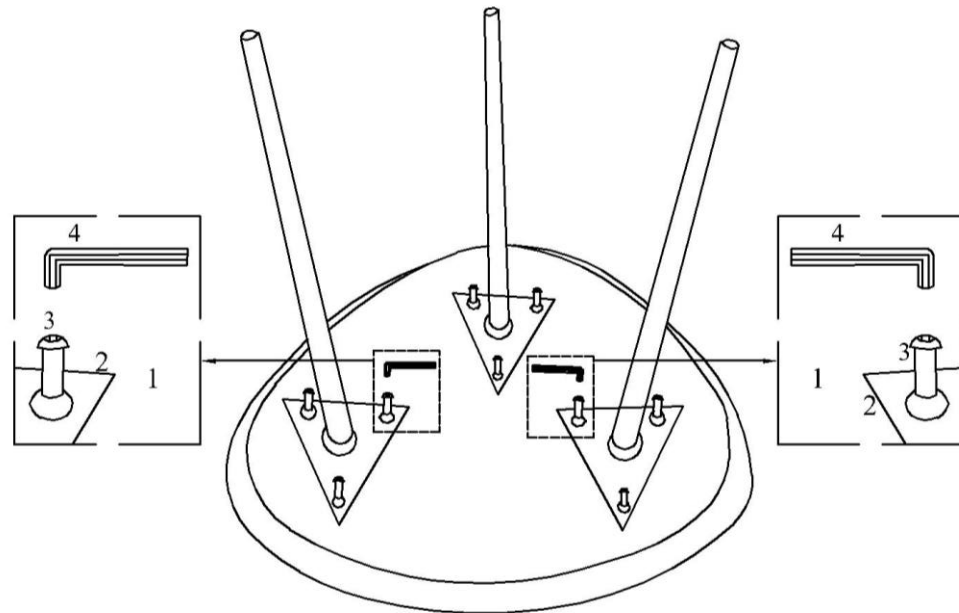

MOE'S

home collection

ASSEMBLY INSTRUCTIONS.

RIGBY NESTING TABLES

IK-1023-02

THANK YOU FOR YOUR PURCHASE!

PARTS LIST

NO	DESCRIPTION	IMAGE	QTY
1	TOP		1SMALL 1BIG
2	LEG		3SMALL 3BIG

HARDWARE LIST

NO	DESCRIPTION	IMAGE	QTY
3	ALLEN BOLT 5X13MM		18
4	ALLEN KEY 3MM		1

NOTES.

Thank you for purchasing this Quality product! Be sure to check all packing material carefully for small part that may have come loose inside the carton during shipping

CAUTION:

The item is heavy, assembly Should be performed by two people.

STEP 1.

REPEAT THE SAME PROCESS WITH OTHER TABLE

STEP 2.