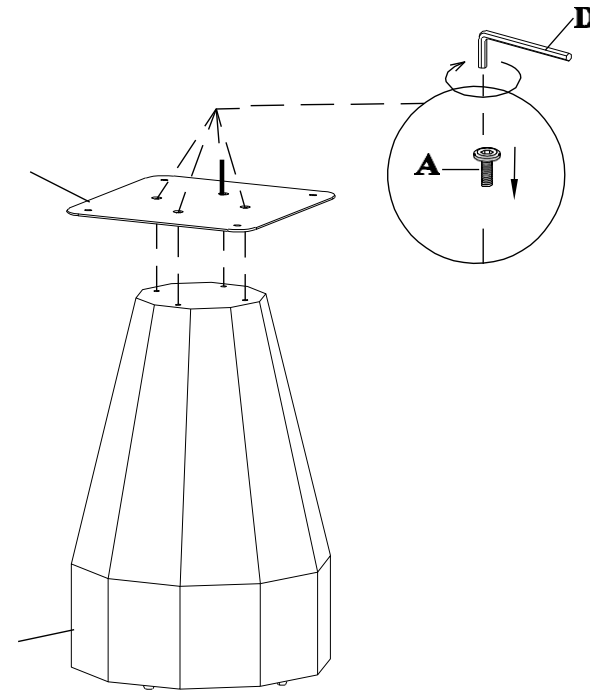

PARTS AND HARDWARE.

1 TOP x 1 	
A BOLT M8-15 x 4 	2 METAL CONNECTOR x 1
B BOLT M8-20 x 4 	3 LEG x 1
C FLAT WASHER x 4 	D ALLEN KEY x 1

NOTES.

Thank you for purchasing this quality product! Be sure to check all packing material carefully for small part that may have come loose inside the carton during shipping.

CAUTION: The item is heavy, assembly should be performed by two people.

STEP 1.