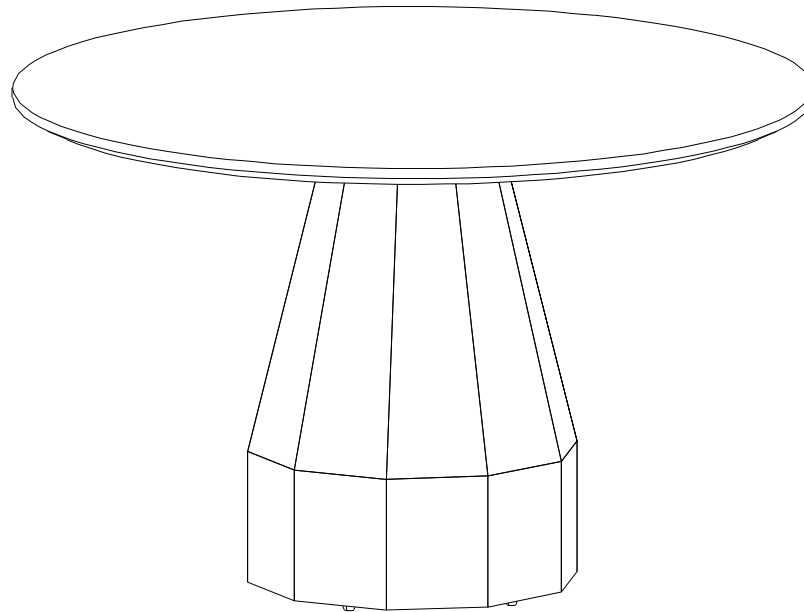

MOE'S

home collection

ASSEMBLY INSTRUCTIONS.

TEMPLO OUTDOOR DINING TABLE ANTIQUE WHITE
JK-1010-18

THANK YOU FOR YOUR PURCHASE!

PARTS AND HARDWARE.

1 TOP x 1 	
A BOLT M8-15 x 4 	2 METAL CONNECTOR x 1 
B BOLT M8-20 x 4 	3 LEG x 1 
C FLAT WASHER x 4 	D ALLEN KEY x 1 

NOTES.

Thank you for purchasing this quality product! Be sure to check all packing material carefully for small part that may have come loose inside the carton during shipping.

CAUTION: The item is heavy, assembly should be performed by two people.