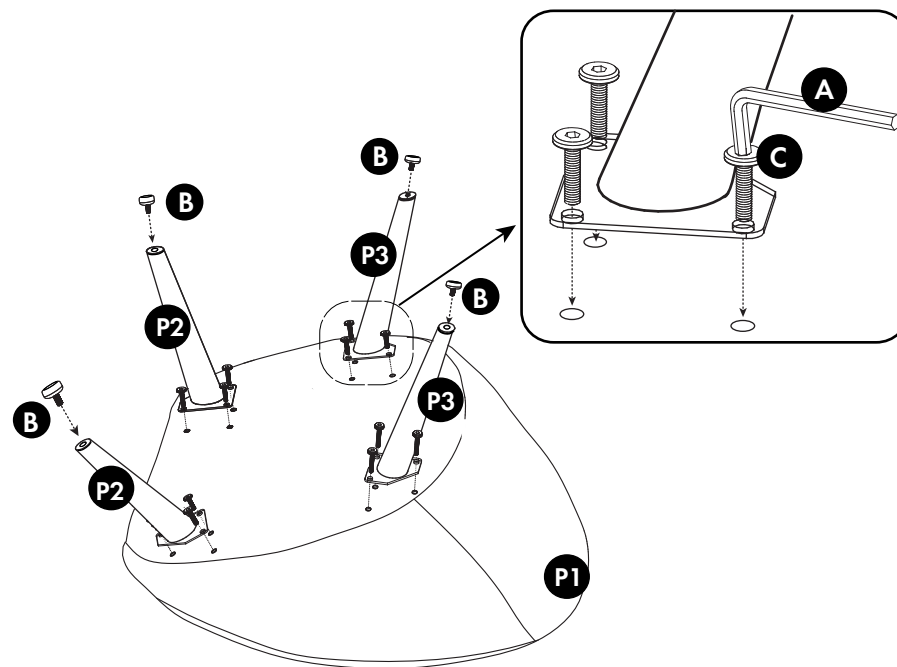

PARTS AND HARDWARE.

PARTS LIST

No.	DESCRIPTION	IMAGE	Q'TY
P1	BODY		1
P2	WOOD LEGS		2
P3	WOOD LEGS		2

HARDWARE LIST

No.	DESCRIPTION	IMAGE	Q'TY
A	BOLT (Ø5/16 x 25 MM)		12
B	ADJUSTABLE HEIGHT FEET		4
C	ALLEN KEY		1

NOTES.

Thank you for purchasing this quality product! Be sure to check all packing material carefully for small part that may have come loose inside the carton during shipping.

CAUTION: The item is heavy, assembly should be performed by two people.

STEP 1.