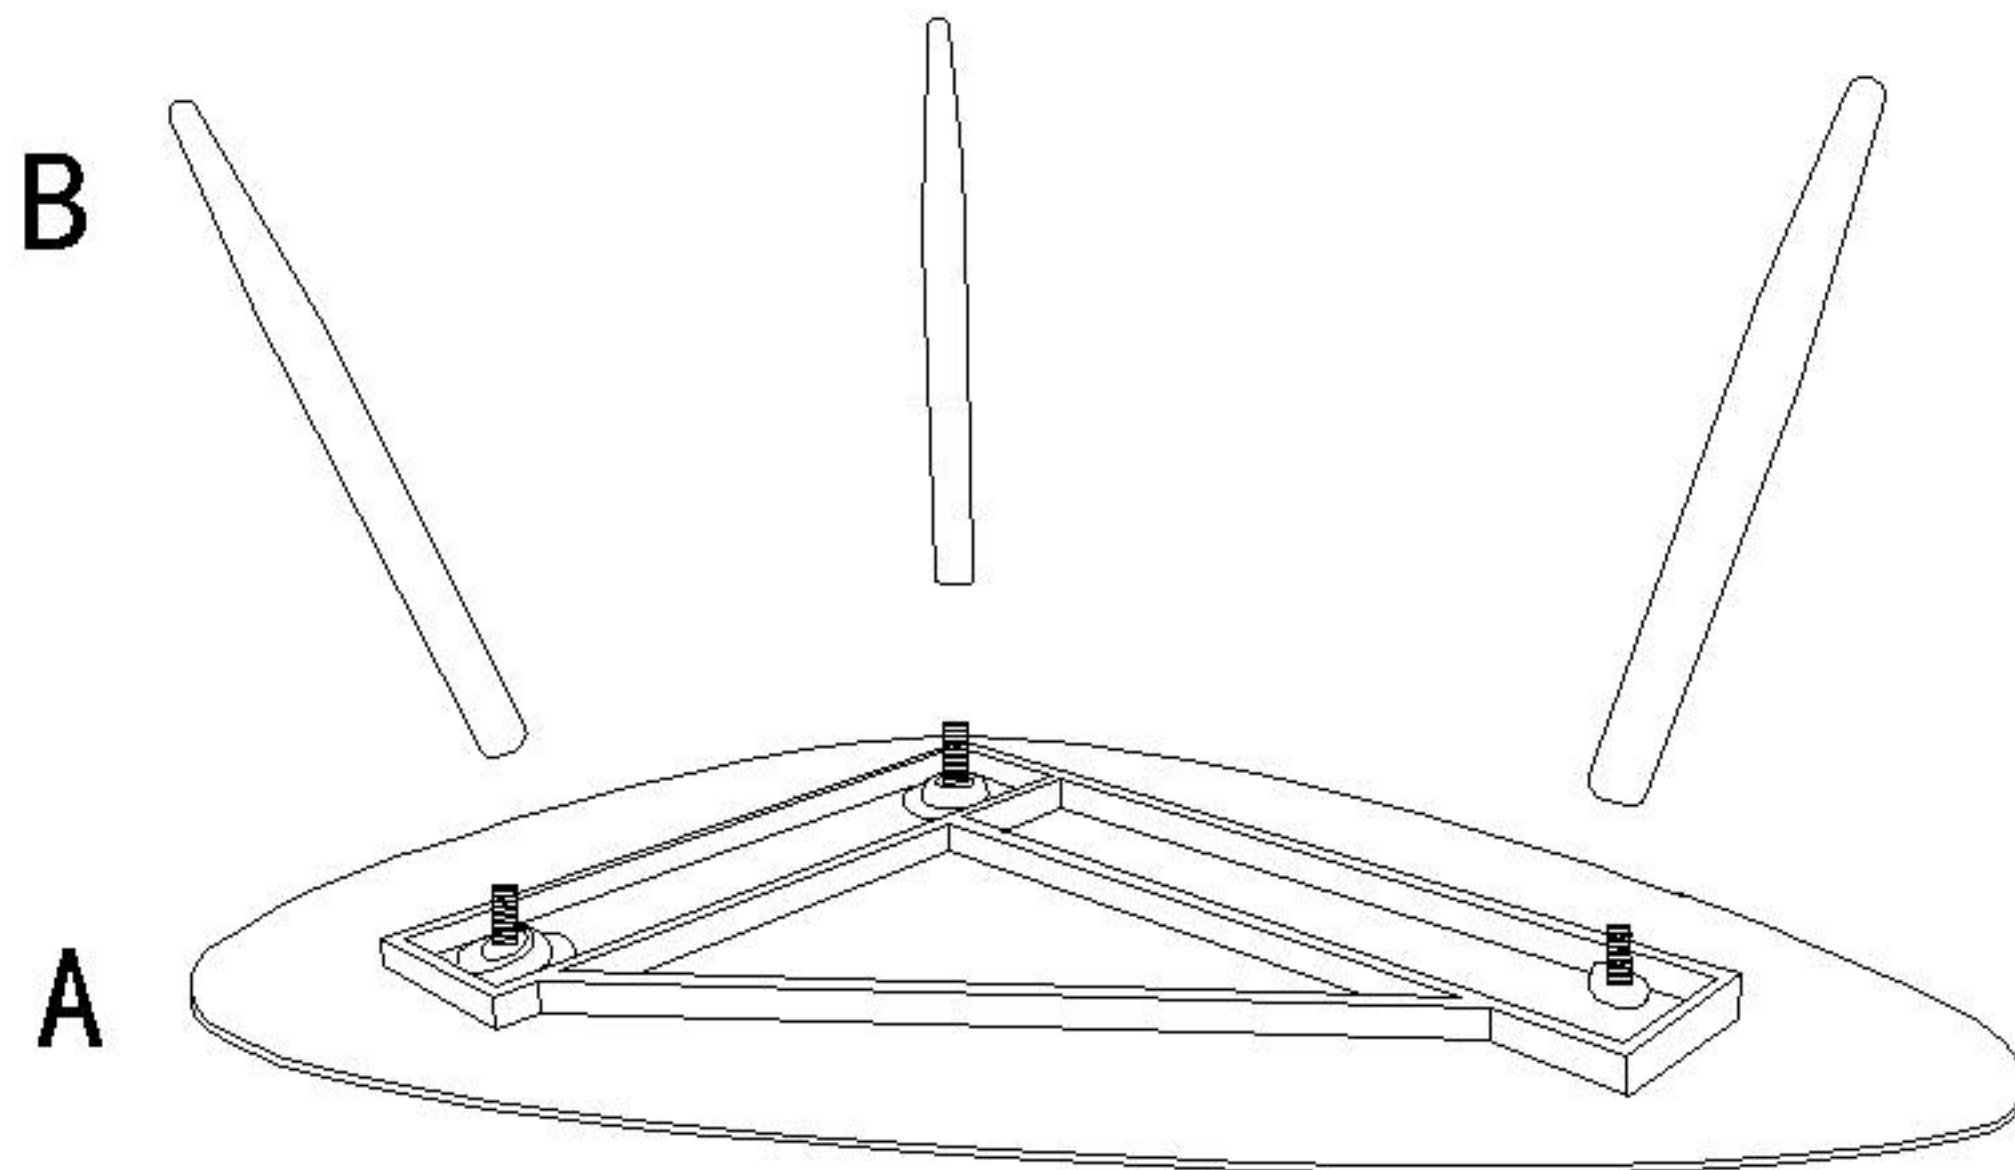

KK-1004-02  
BRUNO COFFEE TABLE

A. Main panel × 1PC

B. Wooden Leg × 3PCS

①

②