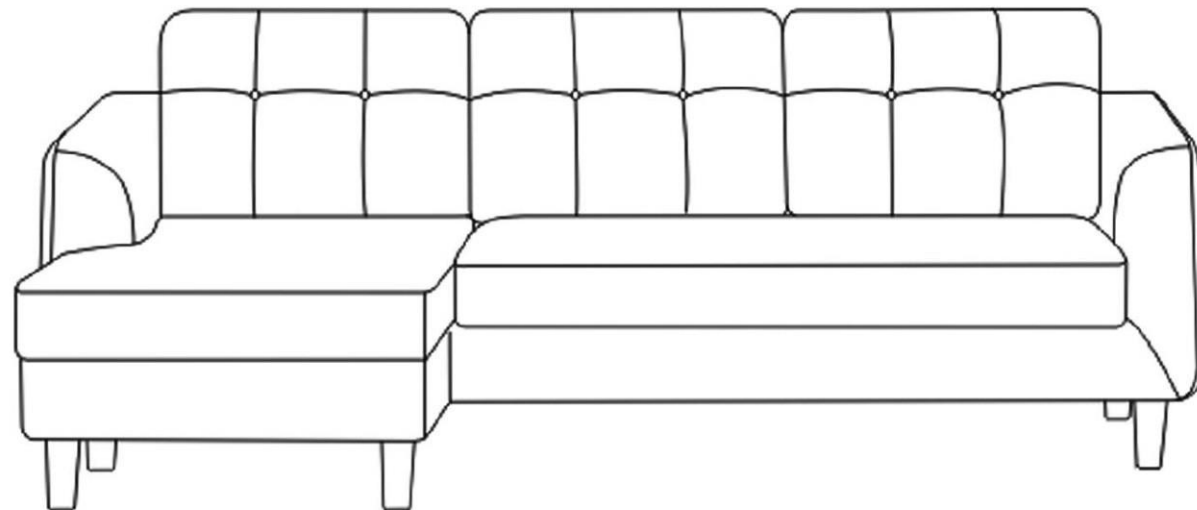

# MOE'S

home collection

## **ASSEMBLY INSTRUCTIONS.**

BELAGIO SOFA BED WITH CHAISE BEIGE LEFT

**MT-1019-34-L**

THANK YOU FOR YOUR PURCHASE!