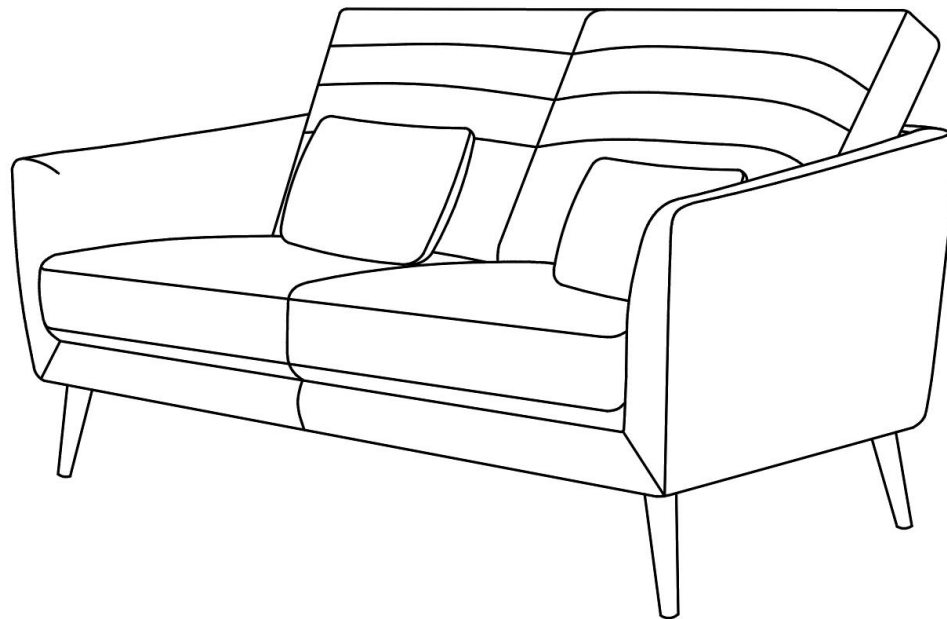

# MOE'S

home collection

## **ASSEMBLY INSTRUCTIONS.**

LILOU SOFA LIGHT GREY

MT-1021-15

THANK YOU FOR YOUR PURCHASE!