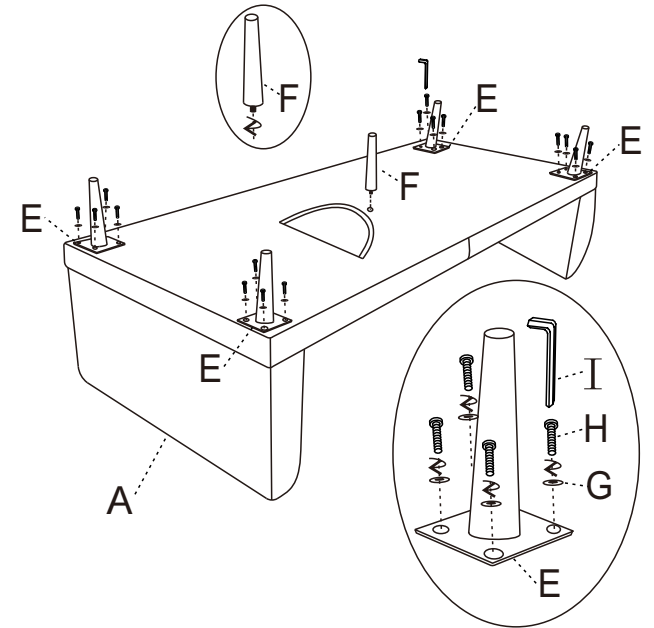

MOE'S

home collection

ASSEMBLY INSTRUCTIONS.

LILOU SOFA LIGHT BLUE

MT-1021-26

THANK YOU FOR YOUR PURCHASE!

PARTS AND HARDWARE

A. SOFA X1 		
B. SEAT CUSHION X2 		
C. BACK CUSHION X2 	D. PILLOW X2 	
E. LEG X4 	F. MIDDLE LEG X1 	
G. WASHER X16 	H. BOLT X16 	I. WRENCH X1 

NOTES.

Thank you for purchasing this quality product!
 Be sure to check all packing material carefully for small part that may have come loose inside the carton during shipping.

CAUTION: The item is heavy, assembly should be performed by two people

STEP 1.

STEP 2.

STEP 3.

STEP 4.