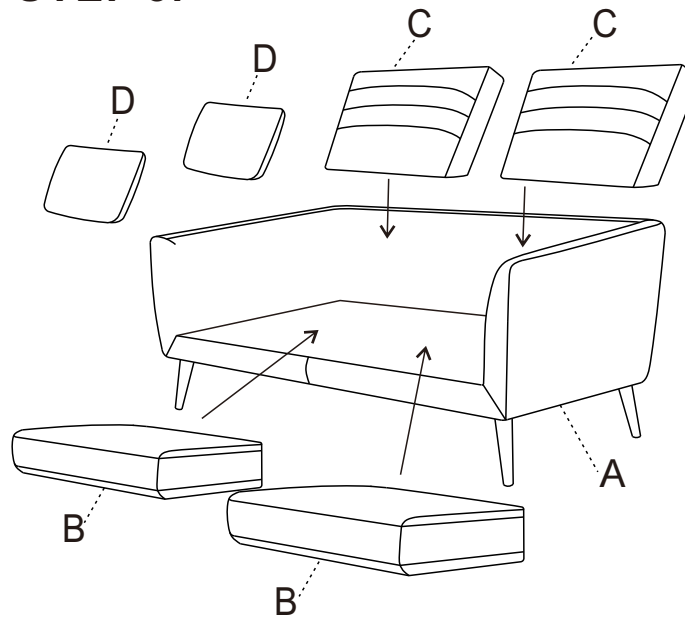

MOE'S

home collection

ASSEMBLY INSTRUCTIONS.

LILOU SOFA LIGHT BLUE

MT-1021-26

THANK YOU FOR YOUR PURCHASE!

PARTS AND HARDWARE

A. SOFA X1 		
B. SEAT CUSHION X2 		
C. BACK CUSHION X2 	D. PILLOW X2 	
E. LEG X4 	F. MIDDLE LEG X1 	
G. WASHER X16 	H. BOLT X16 	I. WRENCH X1 

NOTES.

Thank you for purchasing this quality product!
 Be sure to check all packing material carefully for small part that may have come loose inside the carton during shipping.

CAUTION: The item is heavy, assembly should be performed by two people

STEP 1.

STEP 2.

STEP 3.

STEP 4.