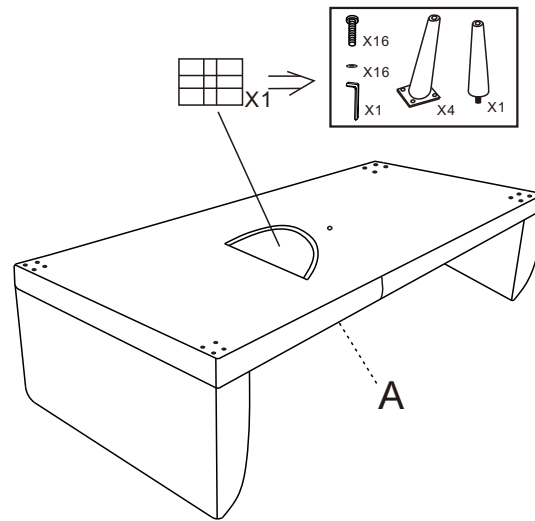

PARTS AND HARDWARE

A. SOFA X1 		
B. SEAT CUSHION X2 		
C. BACK CUSHION X2 	D. PILLOW X2 	
E. LEG X4 	F. MIDDLE LEG X1 	
G. WASHER X16 	H. BOLT X16 	I. WRENCH X1

NOTES.

Thank you for purchasing this quality product!
Be sure to check all packing material carefully for small part that may have come loose inside the carton during shipping.

CAUTION: The item is heavy, assembly should be performed by two people

STEP 1.