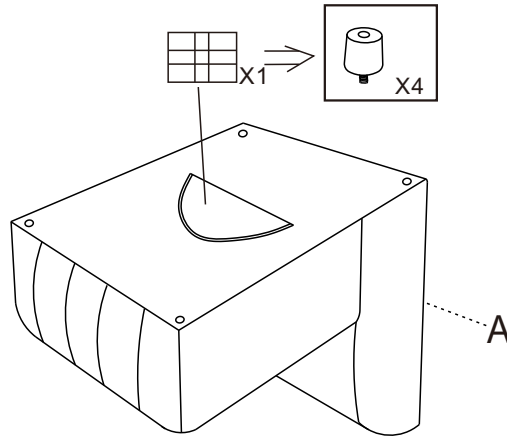

MOE'S

home collection

ASSEMBLY INSTRUCTIONS.

LYRIC ARM CHAIR RIGHT GREY

MT-1023-15

THANK YOU FOR YOUR PURCHASE!

PARTS AND HARDWARE

A. ARM CHAIR RIGHT X1

B. LEG X4

STEP 1.

STEP 2.

STEP 3.

NOTES.

Thank you for purchasing this quality product!
Be sure to check all packing material carefully for small parts that may have come loose inside the carton during shipping.