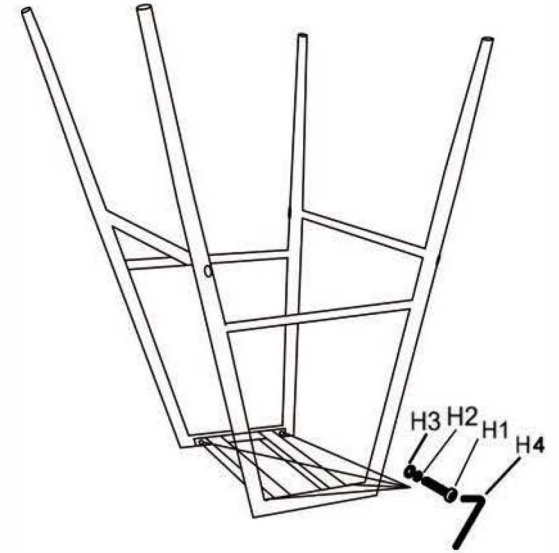

PARTS AND HARDWARE.

PARTS LIST

No.	DESCRIPTION	IMAGE	Q'TY
P1	SEAT		1
P2	METAL LEGS		2
P3	METAL LEGS		2
P4	METAL LEGS		1

HARDWARE LIST

No.	DESCRIPTION	IMAGE	Q'TY
H1	BOLT (6X18MM)		8
H2	SPRING WASHER (6X10X1MM)		8
H3	FLAT WASHER (6X14X1.5MM)		8
H4	ALLEN KEY		1
H5	BOLT (6X25MM)		4

NOTES.

Thank you for purchasing this quality product! Be sure to check all packing material carefully for small part that may have come loose inside the carton during shipping.

CAUTION: Ensure not to overtighten screws to reduce the risk of stripping or breakage.

STEP 1.

STEP 2.

STEP 3.

STEP 4.