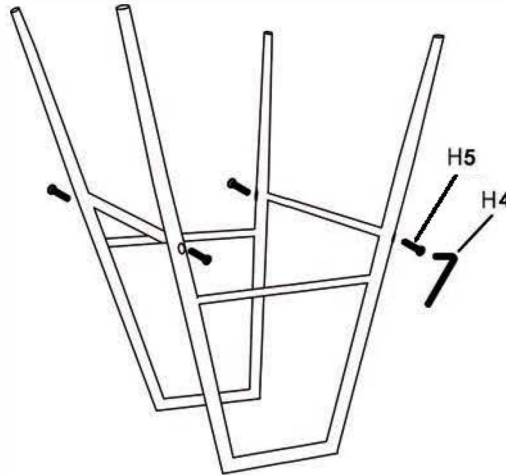

PARTS AND HARDWARE.

PARTS LIST

No.	DESCRIPTION	IMAGE	Q'TY
P1	SEAT		1
P2	METAL LEGS		2
P3	METAL LEGS		2
P4	METAL LEGS		1

HARDWARE LIST

No.	DESCRIPTION	IMAGE	Q'TY
H1	BOLT (6X18MM)		8
H2	SPRING WASHER (6X10X1MM)		8
H3	FLAT WASHER (6X14X1.5MM)		8
H4	ALLEN KEY		1
H5	BOLT (6X25MM)		4

NOTES.

Thank you for purchasing this quality product! Be sure to check all packing material carefully for small part that may have come loose inside the carton during shipping.

CAUTION: Ensure not to overtighten screws to reduce the risk of stripping or breakage.

STEP 1.