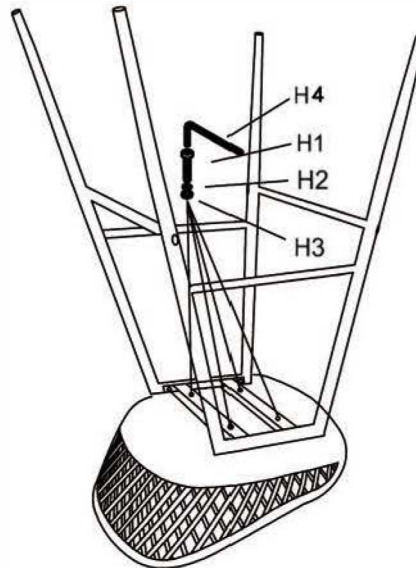

No.	DESCRIPTION	IMAGE	Q'TY
P1	SEAT		1
P2	METAL LEGS		2
P3	METAL LEGS		2
P4	METAL LEGS		1

HARDWARE LIST

No.	DESCRIPTION	IMAGE	Q'TY
H1	BOLT (6X18MM)		8
H2	SPRING WASHER (6X10X1MM)		8
H3	FLAT WASHER (6X14X1.5MM)		8
H4	ALLEN KEY		1
H5	BOLT (6X25MM)		4

NOTES.

Thank you for purchasing this quality product! Be sure to check all packing material carefully for small part that may have come loose inside the carton during shipping.

CAUTION: Ensure not to overtighten screws to reduce the risk of stripping or breakage.

STEP 1.

STEP 2.

STEP 3.

STEP 4.