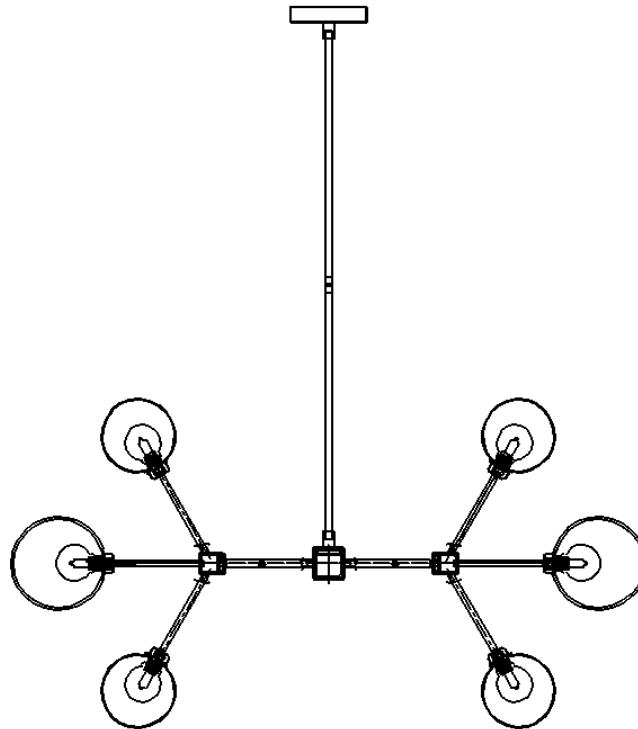

## **ASSEMBLY INSTRUCTIONS.**

ANDROMEDA PENDANT LIGHT

RM-1053-23

THANK YOU FOR YOUR PURCHASE!

## PARTS AND HARDWARE.

D canopy x1 E iron pipe x1 F iron pipe x2  
 G iron pipe x1 H lampbody x1 I small glass ball x12  
 J small glass ball x4

## STEP 1.

- (N) Neutral
- (E) Earth
- (L) Line