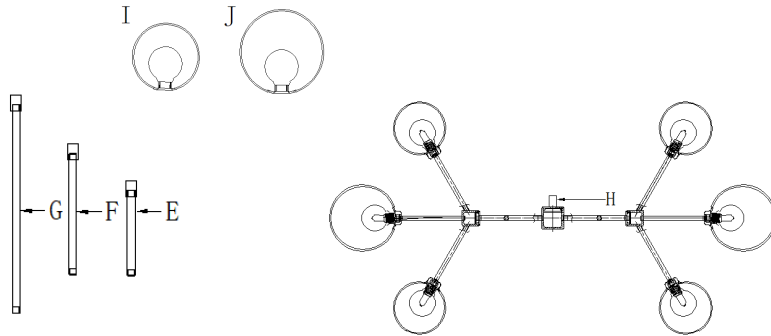

## **ASSEMBLY INSTRUCTIONS.**

ANDROMEDA PENDANT LIGHT

RM-1053-23

THANK YOU FOR YOUR PURCHASE!

## PARTS AND HARDWARE.

D canopy x1 E iron pipe x1 F iron pipe x2  
 G iron pipe x1 H lampbody x1 I small glass ball x12  
 J small glass ball x4