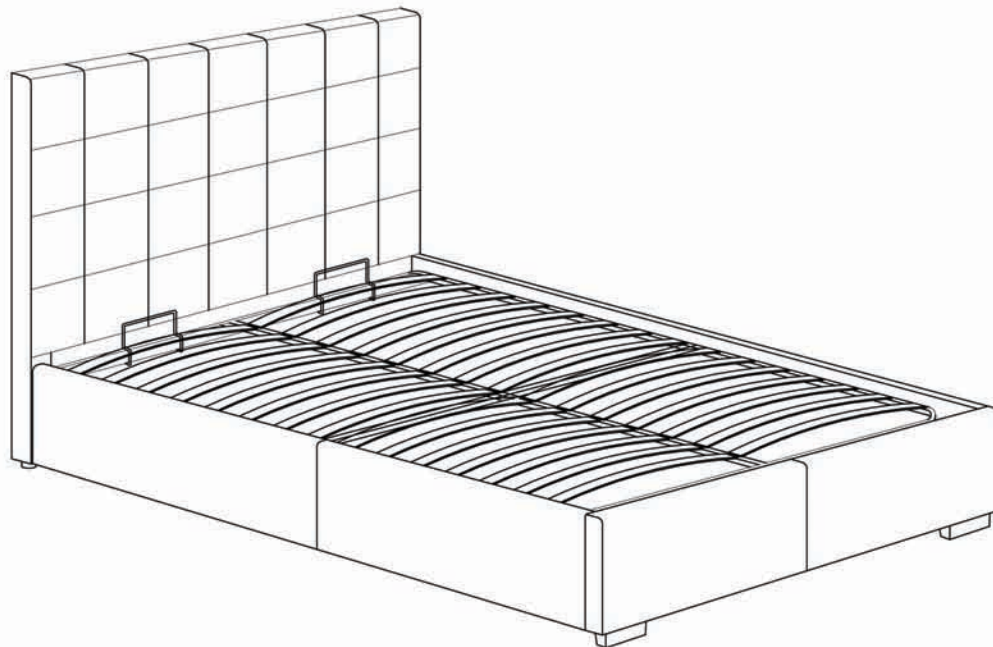

## **ASSEMBLY INSTRUCTIONS.**

BELLE STORAGE BED QUEEN LIGHT GREY FABRIC

**RN-1000-29**

THANK YOU FOR YOUR PURCHASE!

## PARTS AND HARDWARE.

	
①. x 2pcs	(Ø8*80) ②. x 4pcs
	
(Ø8) ③. x 4pcs	④. x 8pcs
	
⑤. x 1pc	(m5) ⑥. x 1pc
	
⑦. x 2pcs	