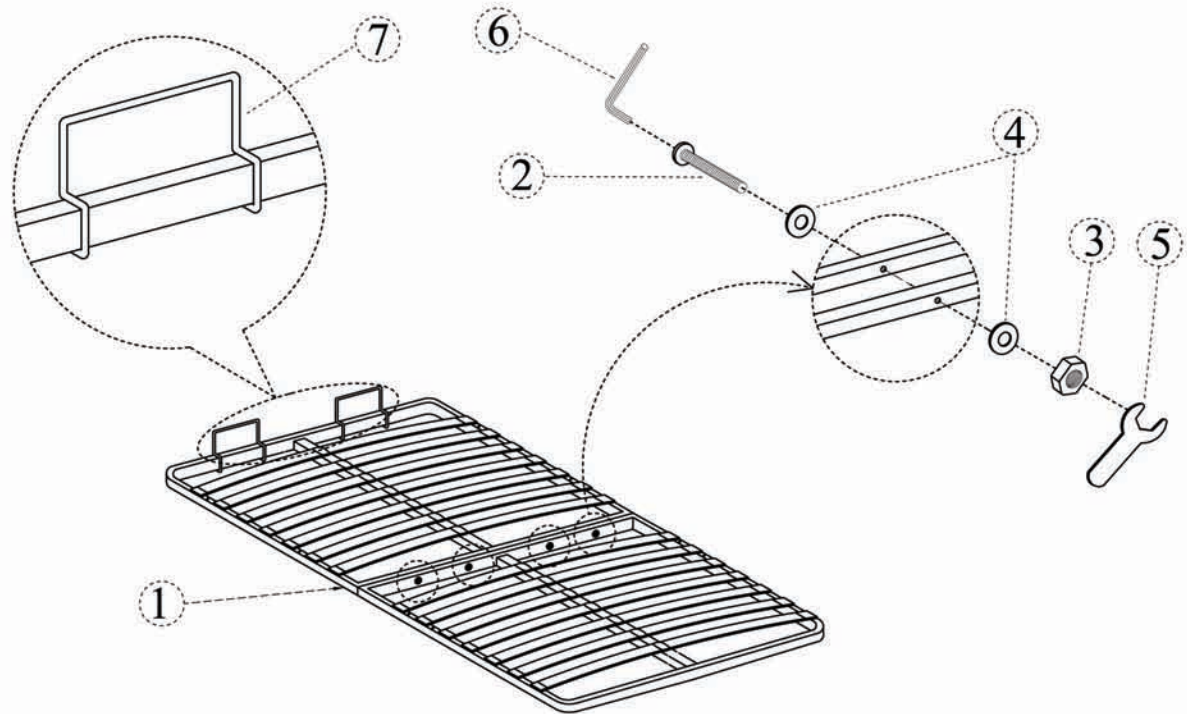

PARTS AND HARDWARE.

①. x 2pcs	(Ø8*80) ②. x 4pcs
(Ø8) ③. x 4pcs	④. x 8pcs
⑤. x 1pc	(m5) ⑥. x 1pc
⑦. x 2pcs	

NOTES.

Thank you for purchasing this quality product!
Be sure to check all packing material careful
for small part that may have come loose
inside the carton during shipping.

CAUTION: The item is heavy, assembly
should be performed by two people.

STEP 1.