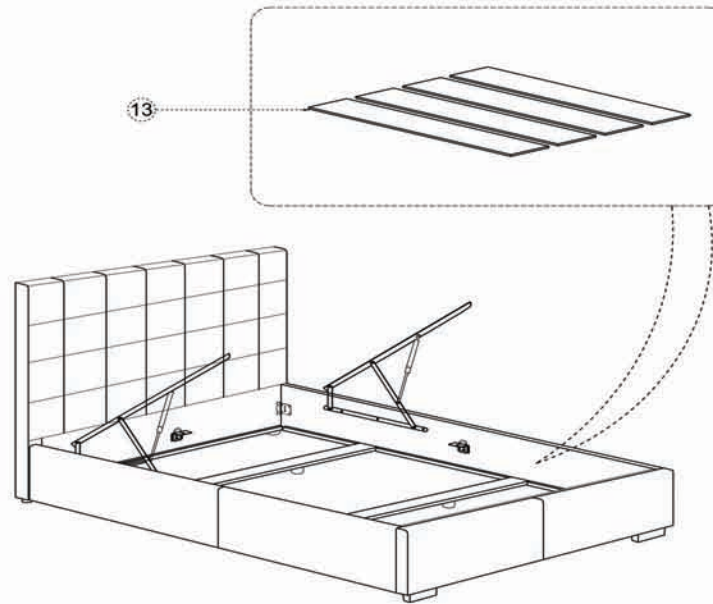

PARTS AND HARDWARE.

⑪ Slat Frame =1pc	⑫ Handle=1pc	⑬ Baseboards = 4 pcs
⑭ Washers(m8) =16pcs	⑮ Nuts(Ø8) =8pcs	⑯ Bolts(Ø8*45) =8pcs
⑰ Spanner=1pc	⑱ Allen Key =1pc (m5)	

NOTES.

Thank you for purchasing this quality product!
Be sure to check all packing material careful
for small part that may have come loose
inside the carton during shipping.

CAUTION: The item is heavy, assembly
should be performed by two people.

STEP 6.