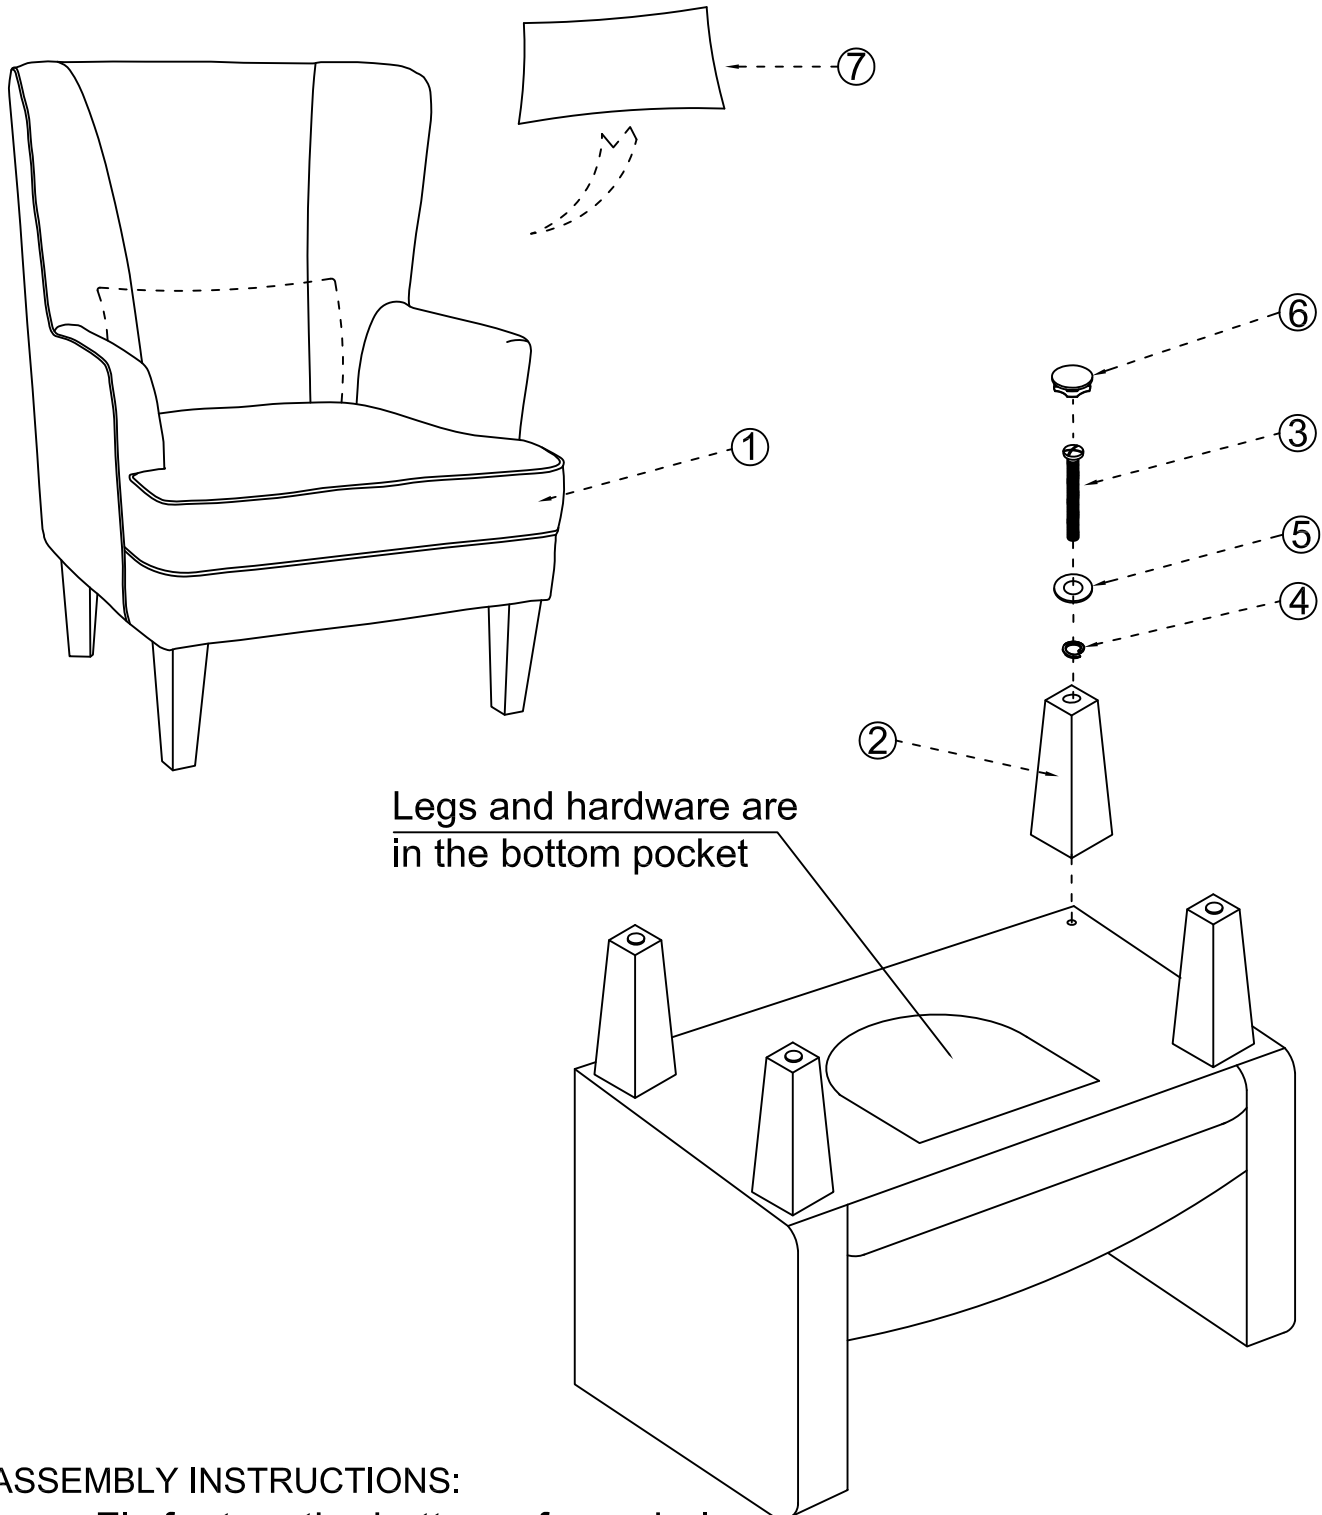

ASSEMBLY INSTRUCTIONS

RN-1080-15 BC-418

ASSEMBLY PARTS:

- 1.) Armchair----- 1PCS
- 2.) Feet----- 4PCS
- 3.) Bolts----- 4PCS
- 4.) Spring Washers----- 4PCS
- 5.) Washers----- 4PCS
- 6.) Feet Stopper----- 4PCS
- 7.) Waist Pillow ----- 1PC

ASSEMBLY INSTRUCTIONS:

Fix feet on the bottom of armchair.