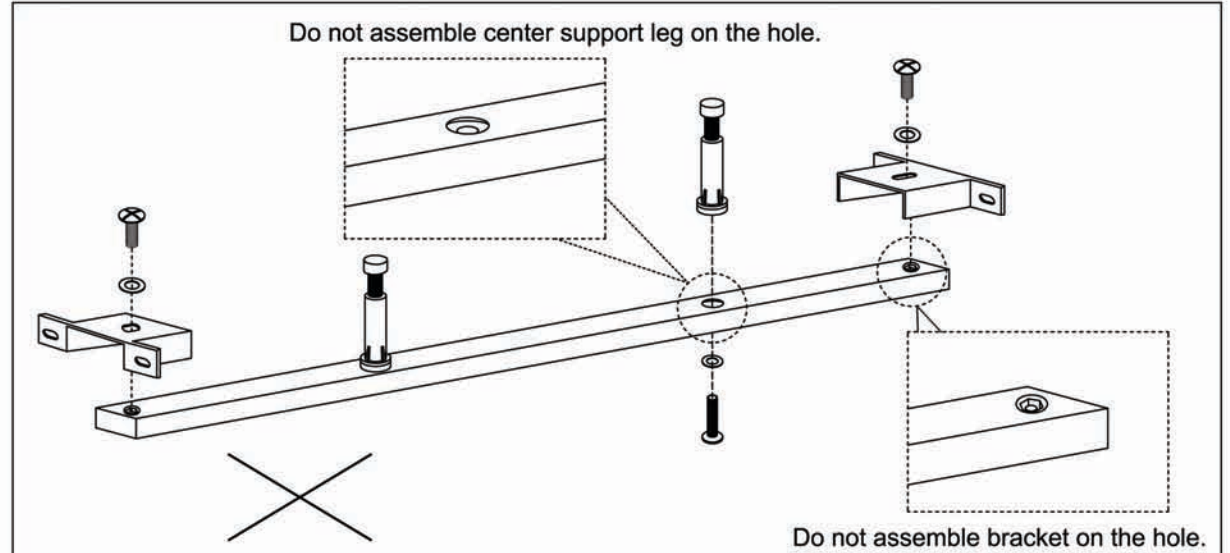

PARTS AND HARDWARE.

 Center Support	 ④ Washers=4pcs
E X 1	
 ⑤ Brackets=2pcs	 ⑥ Bolts (M8*20)=2pcs
 ⑦ Support Legs=2pcs	 ⑧ Bolts (M8*40)=2pcs

NOTES.

Thank you for purchasing this quality product! Be sure to check all packing material careful for small part that may have come loose inside the carton during shipping.

CAUTION: The item is heavy, assembly should be performed by two people.

STEP 6.