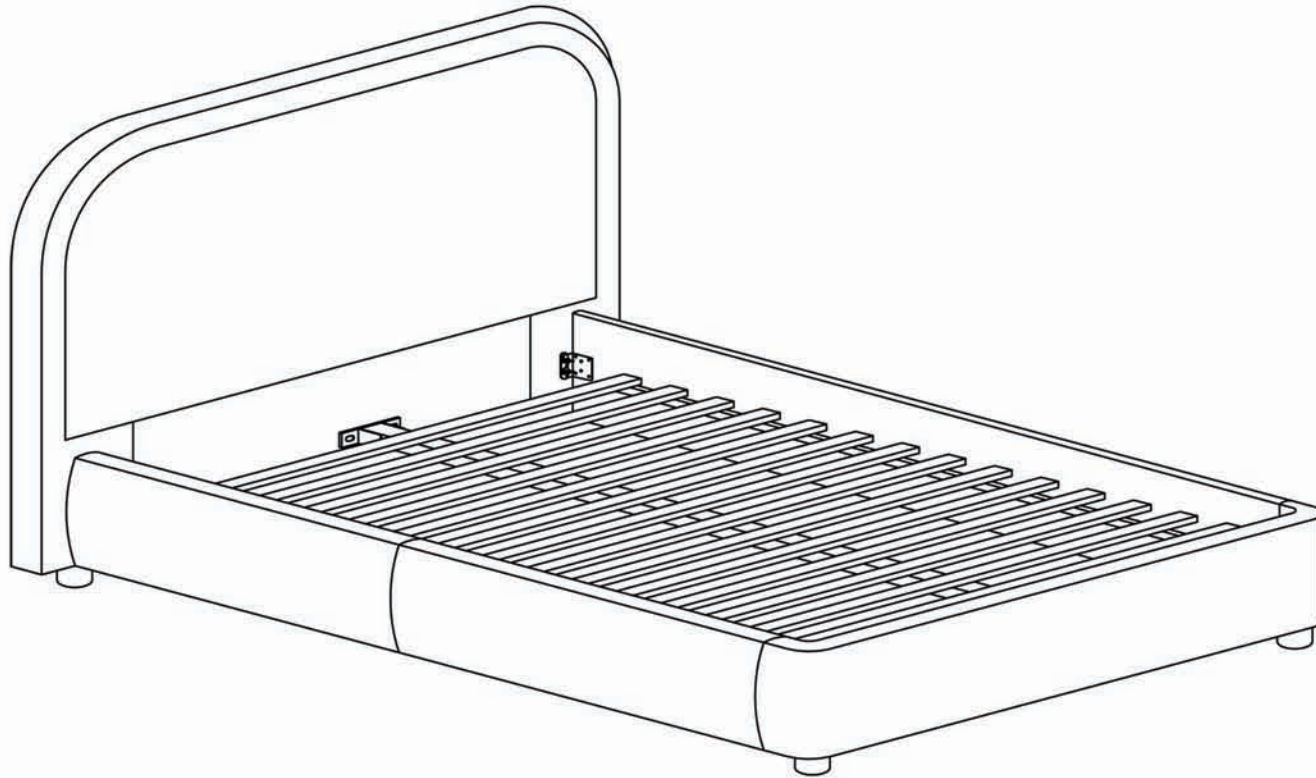

MOE'S

home collection

ASSEMBLY INSTRUCTIONS.

COLIN QUEEN BED CHARCOAL

RN-1146-25

THANK YOU FOR YOUR PURCHASE!

PARTS AND HARDWARE.

Gold Bolt (m8*18)

② X 4

Bolts (m8*20)

⑩ X 4

STEP 1.

STEP 2.

NOTES.

Thank you for purchasing this quality product!
Be sure to check all packing material careful
for small part that may have come loose
inside the carton during shipping.

CAUTION: The item is heavy, assembly
should be performed by two people.

PARTS AND HARDWARE.

	
Gold Bolt (m8*18)	Bolts (m8*20)
② X 4	⑥ X 4

NOTES.

Thank you for purchasing this quality product!
Be sure to check all packing material careful
for small part that may have come loose
inside the carton during shipping.

CAUTION: The item is heavy, assembly
should be performed by two people.

STEP 3.

STEP 4.

PARTS AND HARDWARE.

	 Side Rails
③ Allen Key	C X 1
	
Side Rails	D X 1

STEP 5.

NOTES.

Thank you for purchasing this quality product!
Be sure to check all packing material careful
for small part that may have come loose
inside the carton during shipping.