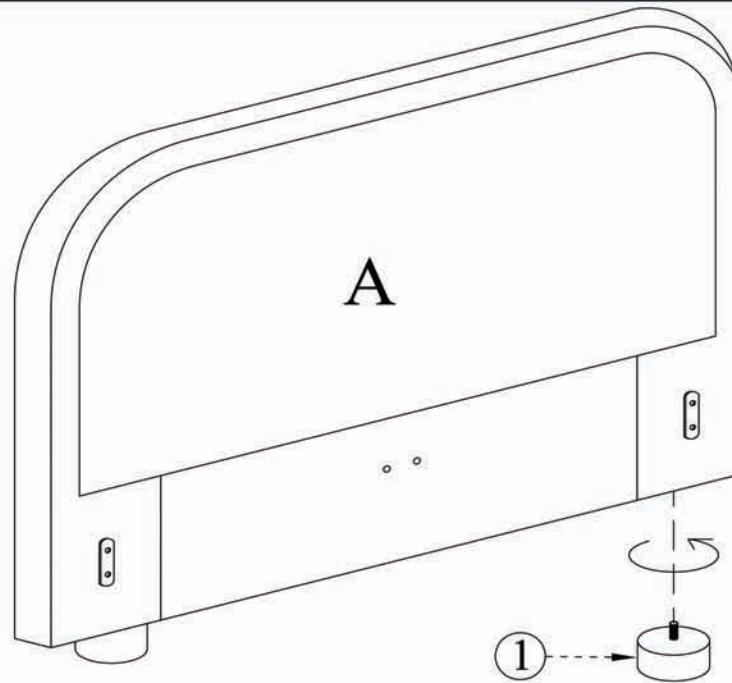

MOE'S

home collection

ASSEMBLY INSTRUCTIONS.

COLIN QUEEN BED CHARCOAL

RN-1146-25

THANK YOU FOR YOUR PURCHASE!

PARTS AND HARDWARE.

Gold Bolt (m8*18)

② X 4

Bolts (m8*20)

⑩ X 4

STEP 1.

STEP 2.

NOTES.

Thank you for purchasing this quality product!
Be sure to check all packing material careful
for small part that may have come loose
inside the carton during shipping.

CAUTION: The item is heavy, assembly
should be performed by two people.

PARTS AND HARDWARE.

	
Gold Bolt (m8*18)	Bolts (m8*20)
② X 4	⑥ X 4

NOTES.

Thank you for purchasing this quality product!
Be sure to check all packing material careful
for small part that may have come loose
inside the carton during shipping.

CAUTION: The item is heavy, assembly
should be performed by two people.

STEP 3.

STEP 4.

PARTS AND HARDWARE.

	 Side Rails
③ Allen Key	C X 1
	
Side Rails	D X 1

STEP 5.

NOTES.

Thank you for purchasing this quality product!
Be sure to check all packing material careful
for small part that may have come loose
inside the carton during shipping.