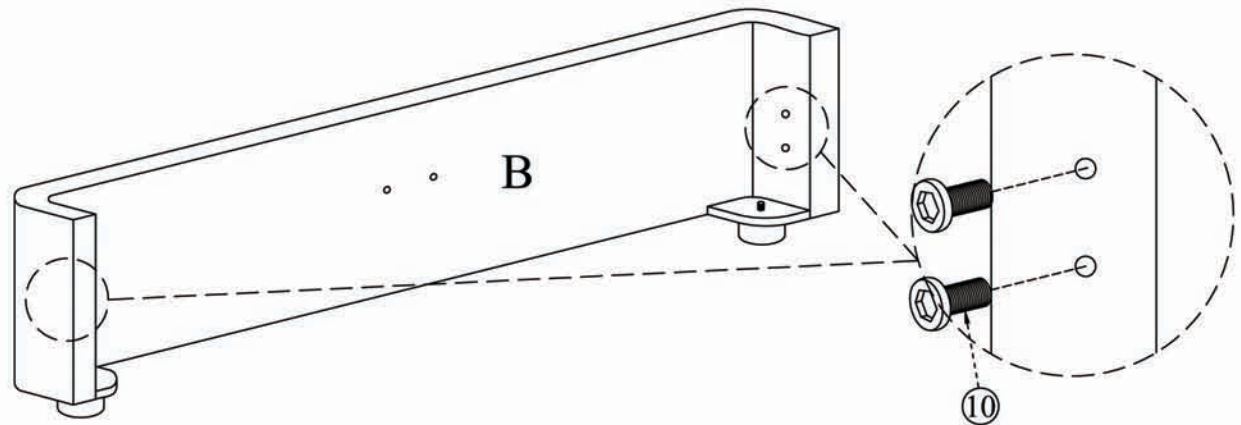

MOE'S

home collection

ASSEMBLY INSTRUCTIONS.

COLIN QUEEN BED CHARCOAL

RN-1146-25

THANK YOU FOR YOUR PURCHASE!

PARTS AND HARDWARE.

Gold Bolt (m8*18)

② X 4

Bolts (m8*20)

⑩ X 4

STEP 1.

STEP 2.

NOTES.

Thank you for purchasing this quality product!
Be sure to check all packing material careful
for small part that may have come loose
inside the carton during shipping.

CAUTION: The item is heavy, assembly
should be performed by two people.

PARTS AND HARDWARE.

	
Gold Bolt (m8*18)	Bolts (m8*20)
② X 4	⑥ X 4

NOTES.

Thank you for purchasing this quality product!
Be sure to check all packing material careful
for small part that may have come loose
inside the carton during shipping.

CAUTION: The item is heavy, assembly
should be performed by two people.

STEP 3.

STEP 4.

PARTS AND HARDWARE.

	 Side Rails
③ Allen Key	C X 1
	
Side Rails	D X 1

STEP 5.

NOTES.

Thank you for purchasing this quality product!
Be sure to check all packing material careful
for small part that may have come loose
inside the carton during shipping.