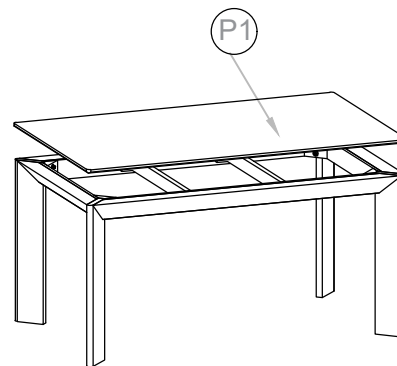

PARTS AND HARDWARE.

PART LIST

NO.	DESCRIPTION	IMAGE	QTY
P1.	Marble Top		1
P2.	Top Frame		1
P3.	Leg		4

HARDWARE LIST

NO.	DESCRIPTION	IMAGE	QTY
H1.	Allen bolt -M8-60MM		8
H2.	Washer		8
H3.	Allen key-6MM		1

NOTES.

Thank you for purchasing this quality Product! Be sure to check all packing material carefully for small part that may have come loose inside the carton during shipping.

CAUTION: The item is heavy, assembly should be performed by four people.

STEP 1.

STEP 2.

STEP 3.

STEP 4.