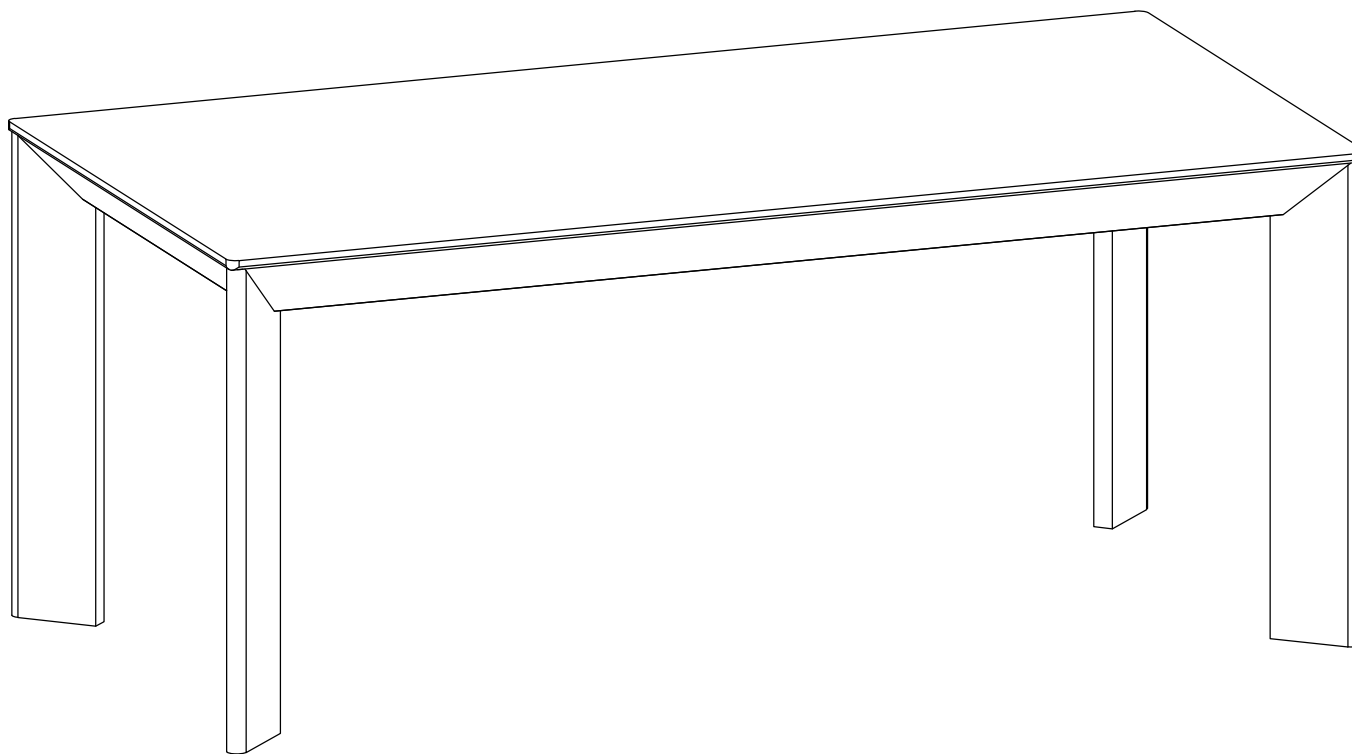

MOE'S

home collection

ASSEMBLY INSTRUCTIONS.

ANGLE MARBLE DINING TABLE
BLACK RECTANGULAR LARGE

RP-1023-02

THANK YOU FOR YOUR PURCHASE!

PARTS AND HARDWARE.

PART LIST

NO.	DESCRIPTION	IMAGE	QTY
P1.	Marble Top		1
P2.	Top Frame		1
P3.	Leg		4

HARDWARE LIST

NO.	DESCRIPTION	IMAGE	QTY
H1.	Allen bolt -M8-60MM		8
H2.	Washer		8
H3.	Allen key-6MM		1

NOTES.

Thank you for purchasing this quality Product! Be sure to check all packing material carefully for small part that may have come loose inside the carton during shipping.