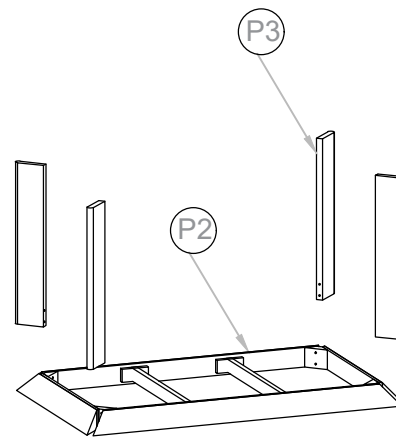

PARTS AND HARDWARE.

PART LIST

NO.	DESCRIPTION	IMAGE	QTY
P1.	Marble Top		1
P2.	Top Frame		1
P3.	Leg		4

HARDWARE LIST

NO.	DESCRIPTION	IMAGE	QTY
H1.	Allen bolt -M8-60MM		8
H2.	Washer		8
H3.	Allen key-6MM		1

NOTES.

Thank you for purchasing this quality Product! Be sure to check all packing material carefully for small part that may have come loose inside the carton during shipping.

CAUTION: The item is heavy, assembly should be performed by four people.

STEP 1.