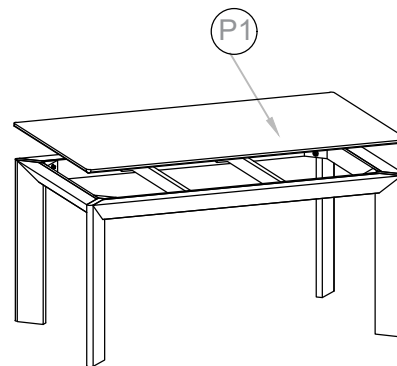

PARTS AND HARDWARE.

PART LIST

NO.	DESCRIPTION	IMAGE	QTY
P1.	Marble Top		1
P2.	Top Frame		1
P3.	Leg		4

HARDWARE LIST

NO.	DESCRIPTION	IMAGE	QTY
H1.	Allen bolt -M8-60MM		8
H2.	Washer		8
H3.	Allen key-6MM		1

NOTES.

Thank you for purchasing this quality Product! Be sure to check all packing material carefully for small part that may have come loose inside the carton during shipping.

CAUTION: The item is heavy, assembly should be performed by four people.

STEP 1.

STEP 2.

STEP 3.

STEP 4.