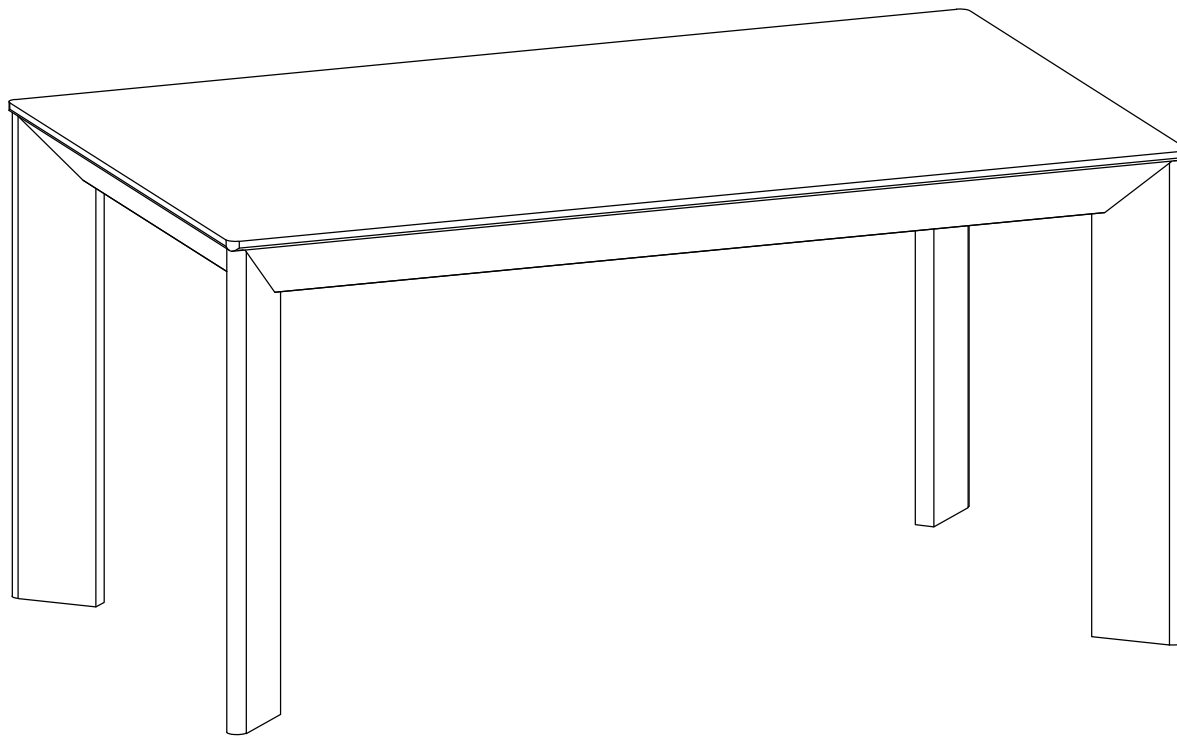

MOE'S

home collection

ASSEMBLY INSTRUCTIONS.

ANGLE MARBLE DINING TABLE
BLACK RECTANGULAR SMALL

RP-1026-02

THANK YOU FOR YOUR PURCHASE!

PARTS AND HARDWARE.

PART LIST

NO.	DESCRIPTION	IMAGE	QTY
P1.	Marble Top		1
P2.	Top Frame		1
P3.	Leg		4

HARDWARE LIST

NO.	DESCRIPTION	IMAGE	QTY
H1.	Allen bolt -M8-60MM		8
H2.	Washer		8
H3.	Allen key-6MM		1

NOTES.

Thank you for purchasing this quality Product! Be sure to check all packing material carefully for small part that may have come loose inside the carton during shipping.