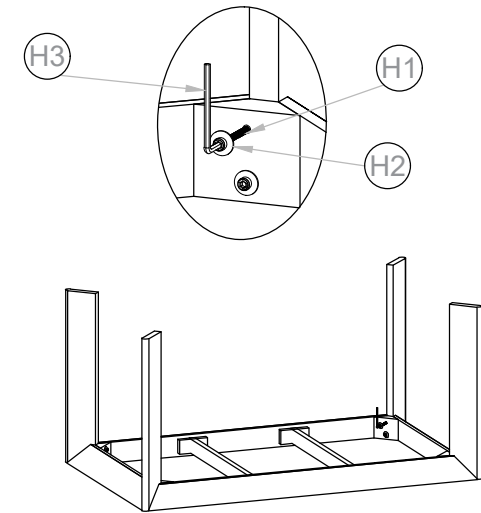

PARTS AND HARDWARE.

PART LIST

NO.	DESCRIPTION	IMAGE	QTY
P1.	Marble Top		1
P2.	Top Frame		1
P3.	Leg		4

HARDWARE LIST

NO.	DESCRIPTION	IMAGE	QTY
H1.	Allen bolt -M8-60MM		8
H2.	Washer		8
H3.	Allen key-6MM		1

NOTES.

Thank you for purchasing this quality Product! Be sure to check all packing material carefully for small part that may have come loose inside the carton during shipping.

CAUTION: The item is heavy, assembly should be performed by four people.

STEP 1.

STEP 2.

STEP 3.

STEP 4.