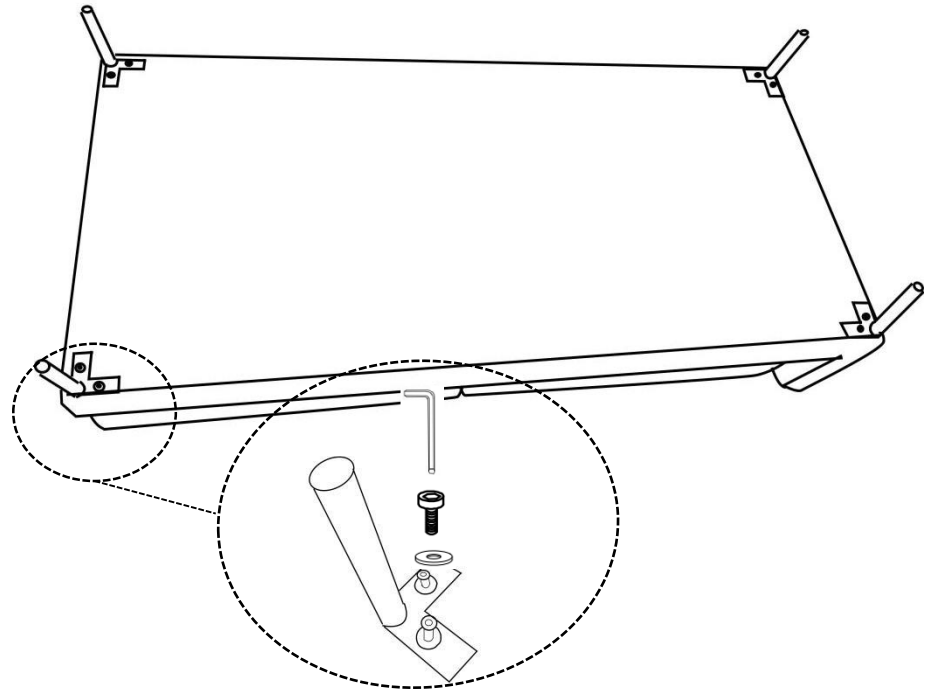

MOE'S

home collection

ASSEMBLY INSTRUCTIONS.

JAMARA SECTIONAL LEFT LIGHT GREY

UB-1016-29-L

THANK YOU FOR YOUR PURCHASE!

PARTS AND HARDWARE.

No.	Description	IMAGE	QTY
P1	2 SEATER		1
P2	CHAISE		1
P3	SCREW		16
P4	Flat		16
P5	Wrench		1
P6	Metal leg		8

NOTES.

Thank you for purchasing this quality product! Be sure to check all packing material carefully.

Caution: The item is heavy, assembly should be performed by two people.

STEP 1.

STEP 2.