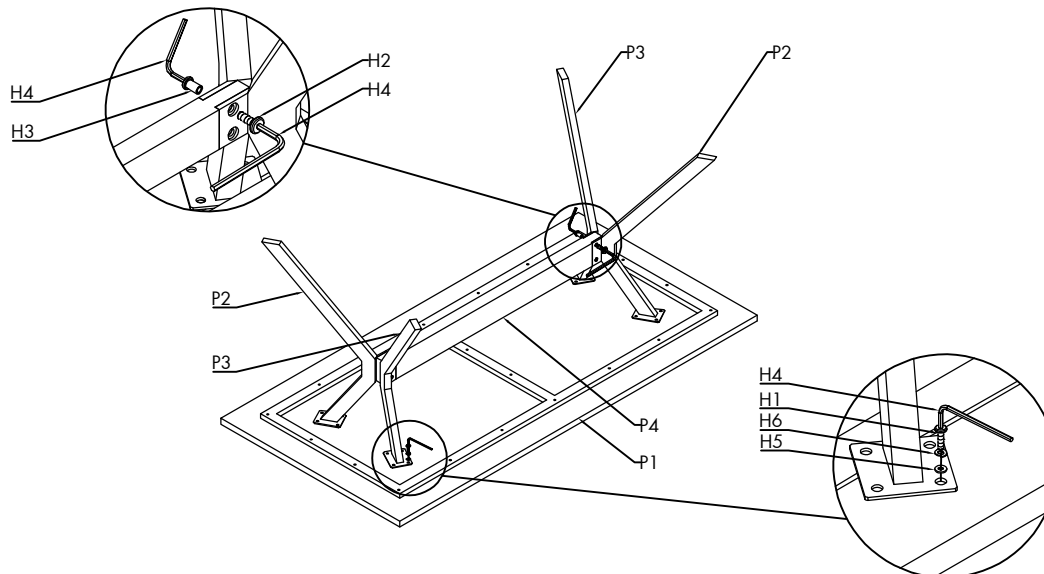

PARTS AND HARDWARE.

PARTS LIST

NO.	DESCRIPTION	IMAGE	Q'TY
P1	SEAT FRAME		1
P2	RIGHT LEG		2
P3	LEFT LEG		2
P4	STRETCHER		1

HARDWARE LIST

NO.	DESCRIPTION	IMAGE	Q'TY
H1	BOLT M8x20		16
H2	BOLT M6x20		4
H3	SLEEVE NUT M6x20		4
H4	ALLEN KEY M4		2
H5	FLAT WASHER M8		16
H6	SPRING WASHER		16

NOTES.

Thank you for purchasing this quality product! Be sure to check all packing material carefully for small part that may have come loose inside the carton during shipping.

CAUTION: The item is heavy, assembly should be performed by two people.

STEP 1.