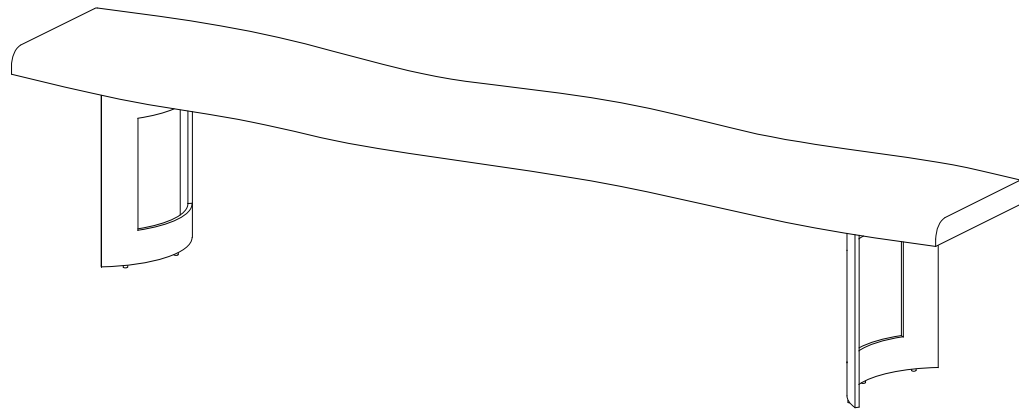

## **ASSEMBLY INSTRUCTIONS.**

BENT BENCH SMALL WEATHERED GREY

**VE-1002-29**

THANK YOU FOR YOUR PURCHASE!