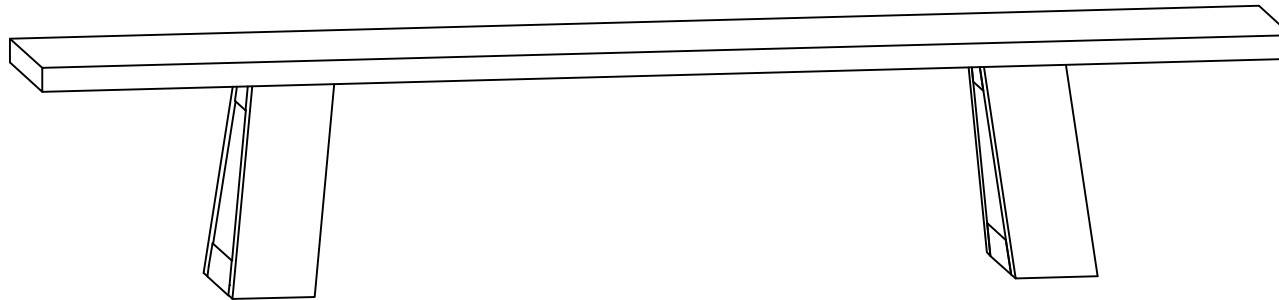

MOE'S

home collection

ASSEMBLY INSTRUCTIONS.

TANYA BENCH

VE-1077-29

THANK YOU FOR YOUR PURCHASE!

PARTS AND HARDWARE.

PARTS LIST

NO.	DESCRIPTION	IMAGE	QTY
P1	TABLE TOP		1
P2	METAL BASE		2

HARDWARES LIST

NO.	DESCRIPTION	IMAGE	QTY
H1	HEX BOLT		4
H2	SPANNER		1
H3	WASHER		4

NOTES.

Thank you for purchasing this quality product! Be sure to check all packing material carefully for small part that may have come loose inside the carton during shipping.