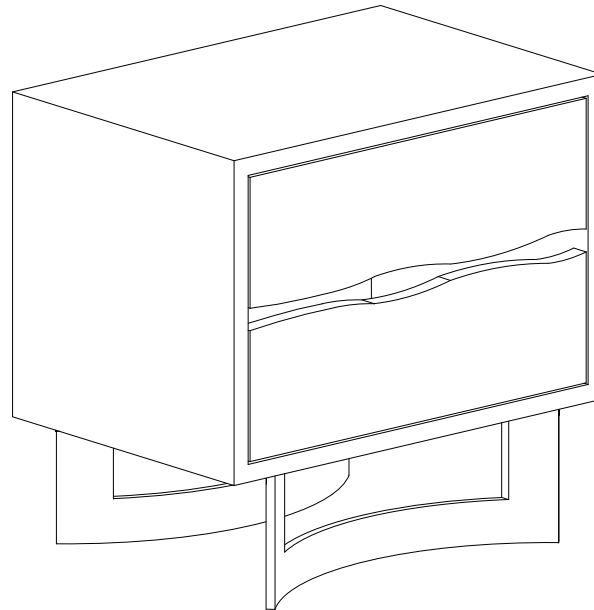

## ASSEMBLY INSTRUCTIONS.

BENT NIGHTSTAND SMOKED

VE-1096-03

THANK YOU FOR YOUR PURCHASE!