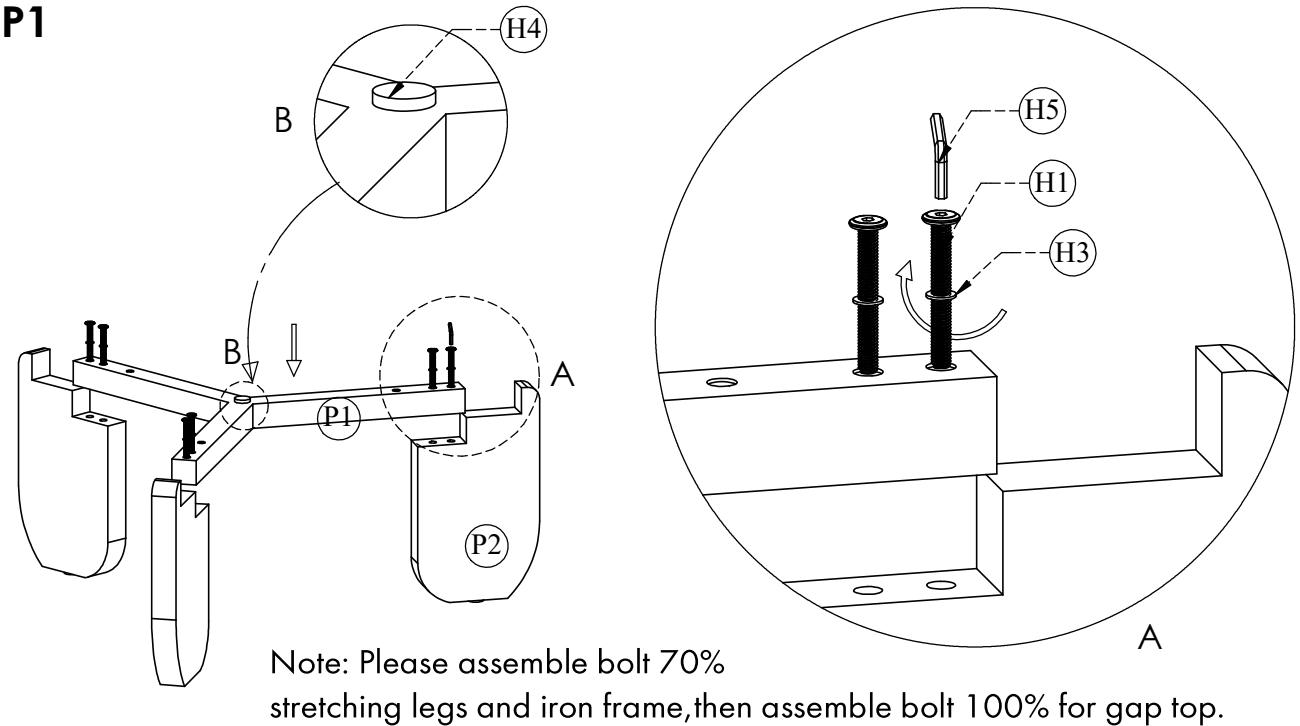

PARTS AND HARDWARE.

PARTS LIST

No	DESCRIPTION	IMAGE	Q'TY
P1	TABLE SUPPORT		1
P2	TABLE LEGS		3
P3	TABLE TOP		1

HARDWARE LIST

No	DESCRIPTION	IMAGE	Q'TY
H1	HEXAGON BOLT (Ø 8X60)		6
H2	HEXAGON BOLT (Ø 6X70)		3
H3	WASHER (Ø 19X16X1)		9
H4	FELT PAD (Ø 25X5MM)		1
H5	ALLEN KEY		1

NOTES.

Thank you for purchasing this quality product! Be sure to check all packing material carefully for small part that may have come loose inside the carton during shipping.

CAUTION: The item is heavy, assembly should be performed by two people.

STEP1