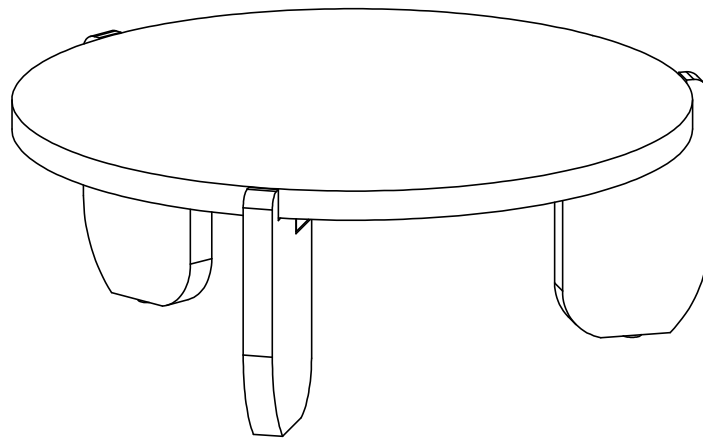

## **ASSEMBLY INSTRUCTIONS.**

WUNDER COFFEE TABLE

VH - 1016 - 02

THANK YOU FOR YOUR PURCHASE!

## PARTS LIST

No	DESCRIPTION	IMAGE	Q'TY
P1	TABLE SUPPORT		1
P2	TABLE LEGS		3
P3	TABLE TOP		1