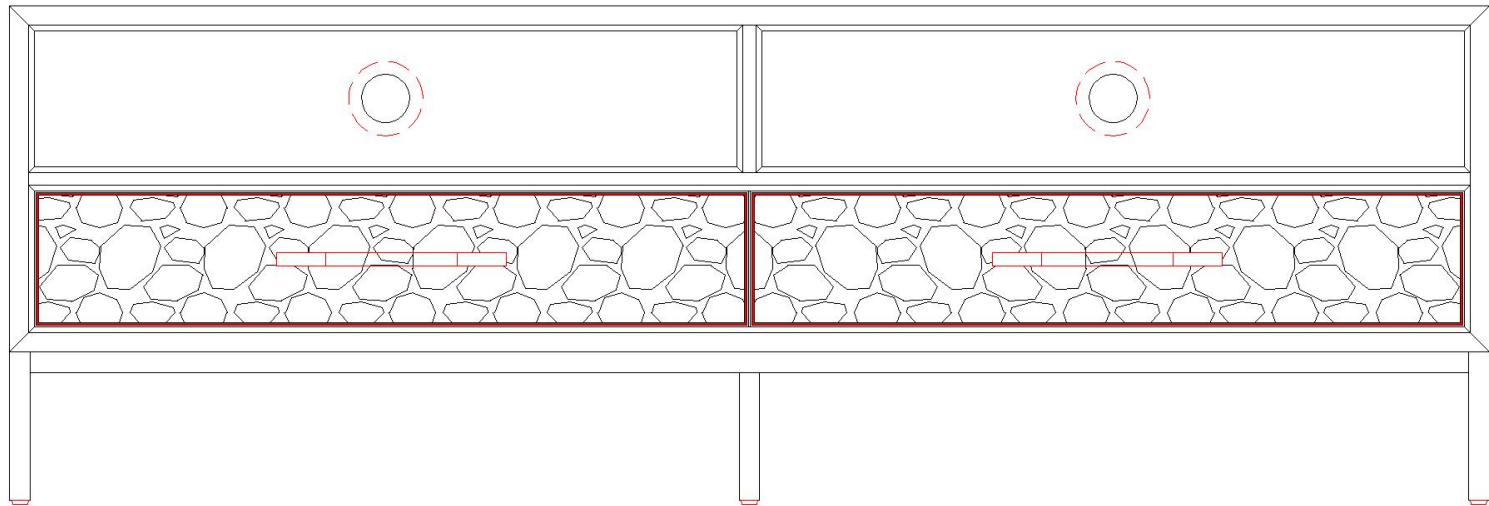

MOE'S

home collection

ASSEMBLY INSTRUCTIONS.

MAKO MEDIA CABINET

VL-1060-15

THANK YOU FOR YOUR PURCHASE!

PARTS AND HARDWARE.

NO.	DESCRIPTION	IMAGE	Q'TY
①	BODY		1
②	HANDLE		2
③	SCREW		4
④	ADJUSTABLE FEET		4

NOTES.

Thank you for purchasing this quality product! Be sure to check all packing material carefully for small part that may have come loose inside the carton during shipping.

Caution: The item is heavy, assembly should be performed by two people.