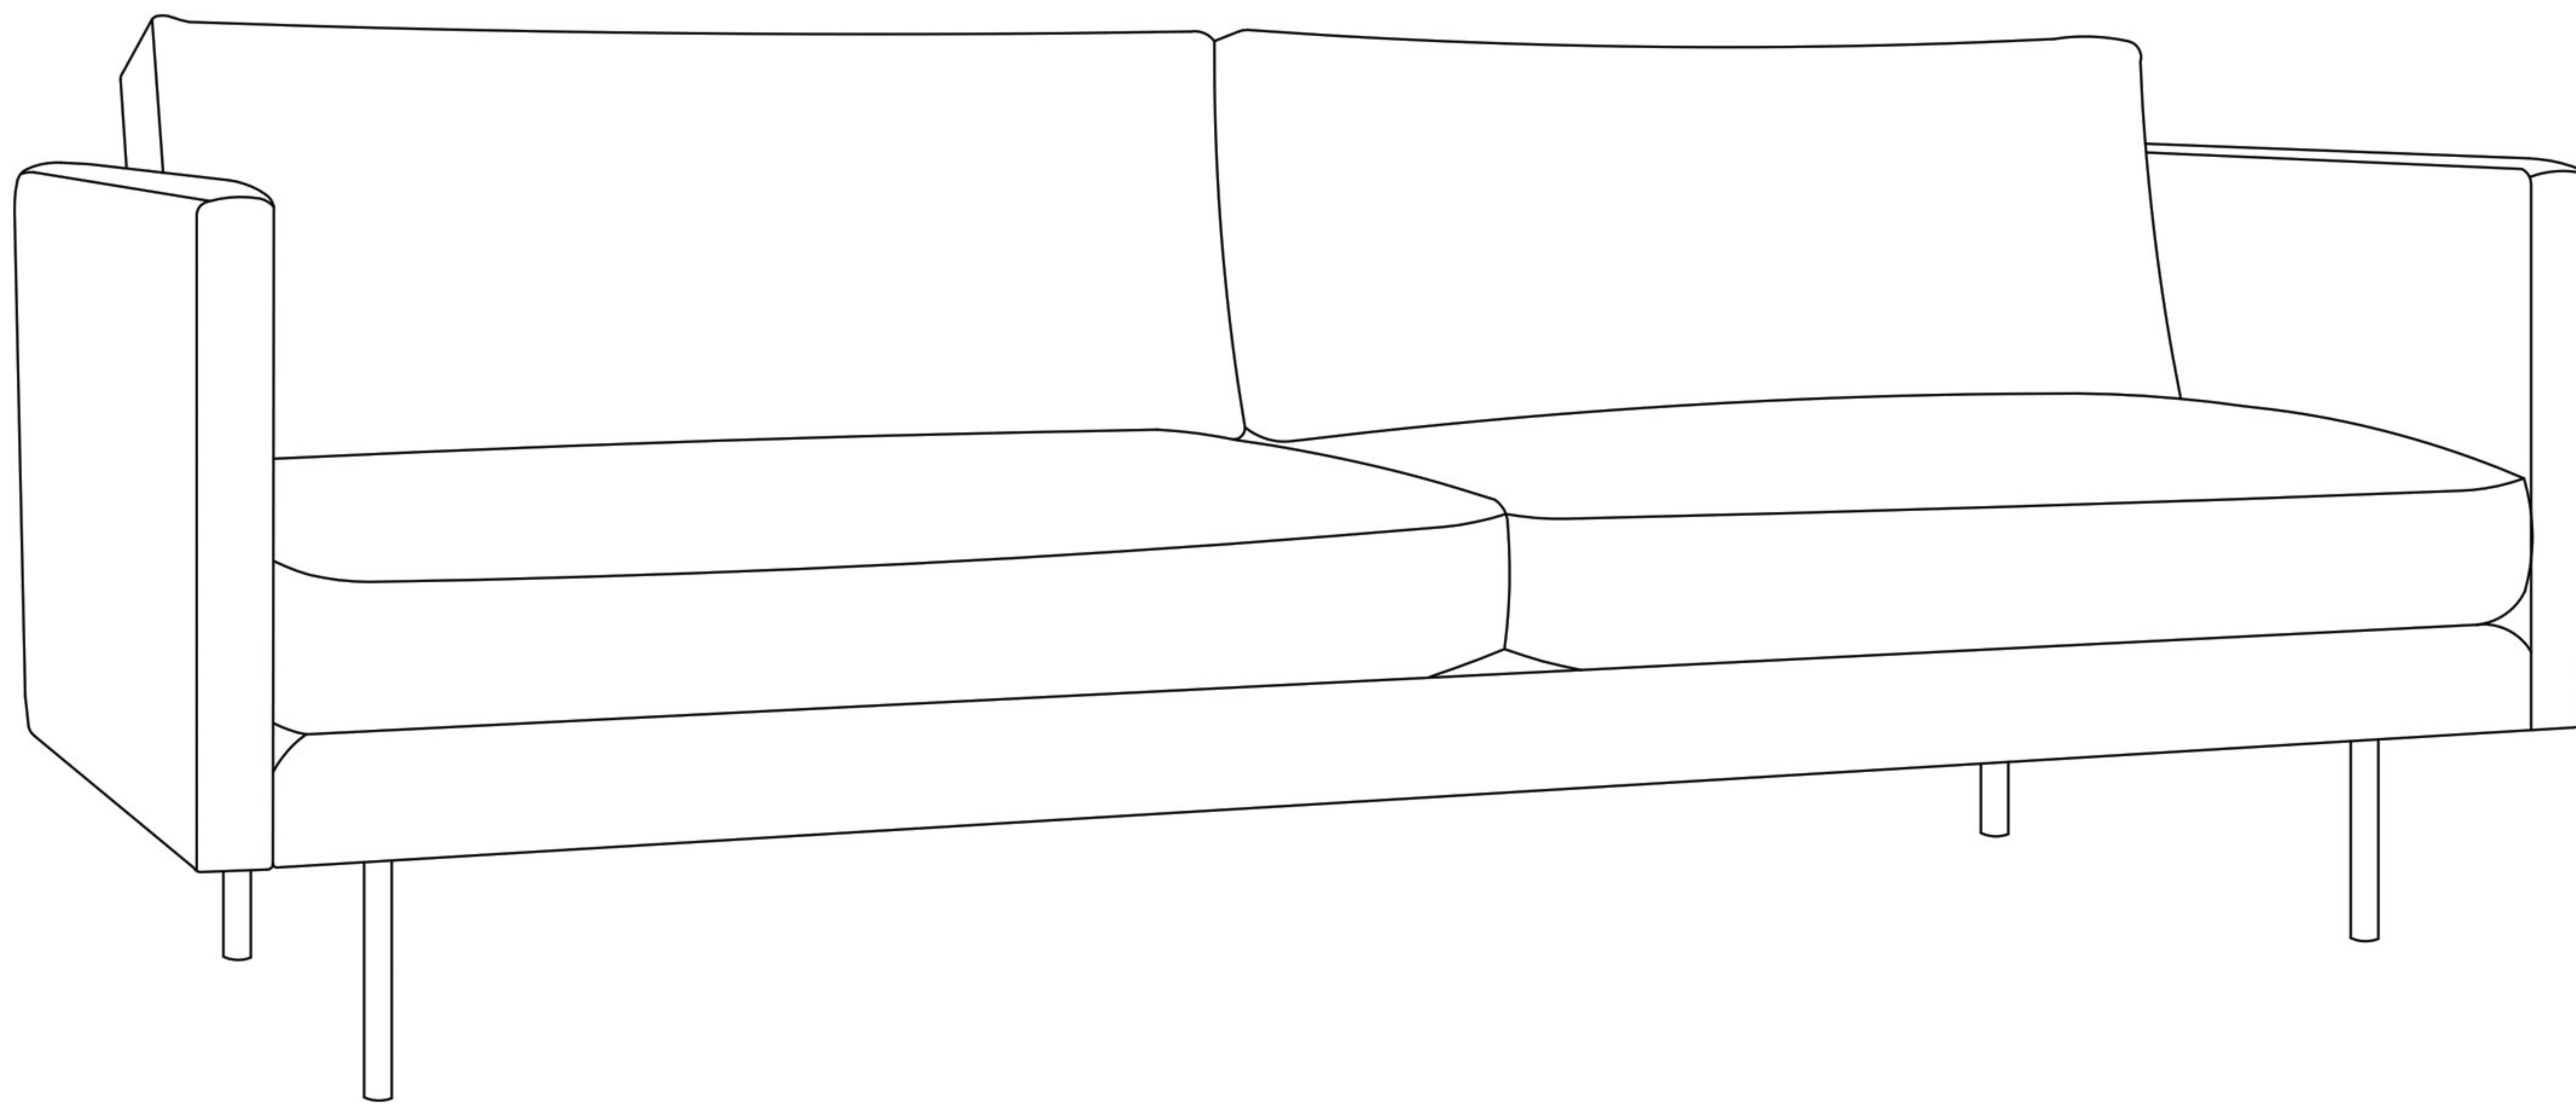

MOE'S

home collection

ASSEMBLY INSTRUCTIONS.

RAPHAEL SOFA

WB-1002-07

THANK YOU FOR YOUR PURCHASE!

PARTS AND HARDWARE.

1. SOFA x 1

2. STEEL LEG x 4

A. ALLEN KEY x 1

B. SOCKET HEAD SCREW x 16

NOTES.

Thank you for purchasing this quality product! Be sure to check all packing material carefully for small part that may have come loose inside the carton during shipping.

CAUTION: The item is heavy, assembly should be performed by two people.

STEP 1.