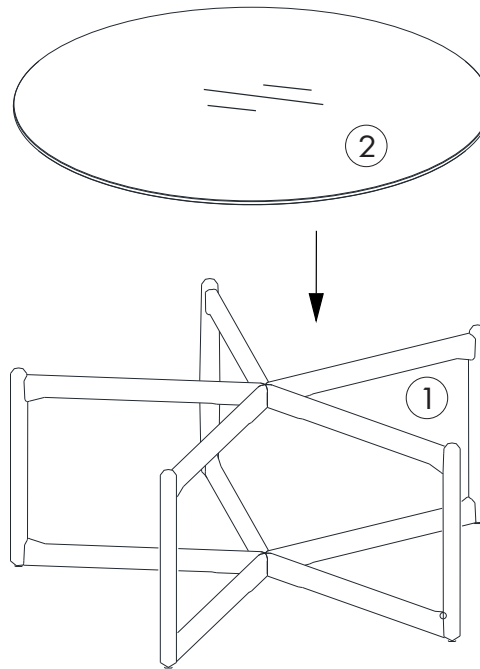

MOE'S

home collection

ASSEMBLY INSTRUCTIONS.

HETTA COFFEE TABLE WALNUT

YC - 1038 - 03

THANK YOU FOR YOUR PURCHASE!

PARTS AND HARDWARE.

1.Leg Frame x1

2.Glass x1

STEP 1.

STEP 2.

NOTES.

Thank you for purchasing this quality product! Be sure to check all packing material carefully for small part that may have come loose inside the carton during shipping.

CAUTION: The item is heavy, take care when lifting and use 2 people to maneuver safely.