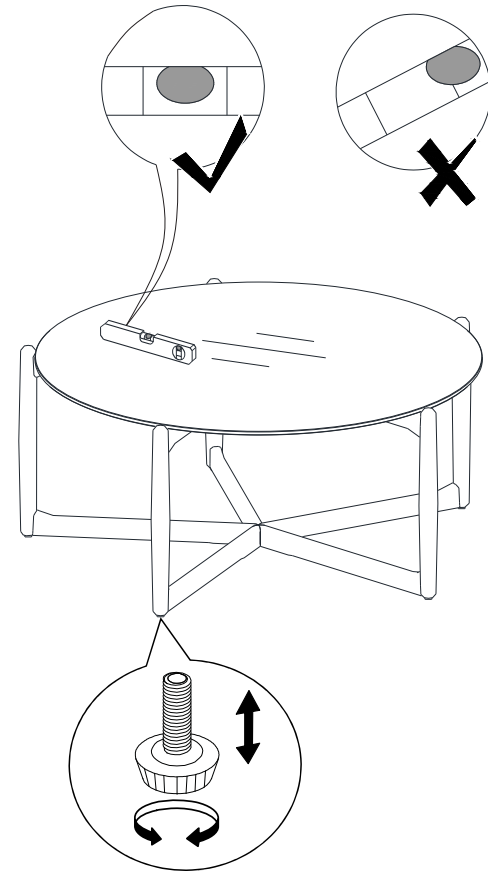

MOE'S

home collection

ASSEMBLY INSTRUCTIONS.

HETTA COFFEE TABLE WALNUT

YC - 1038 - 03

THANK YOU FOR YOUR PURCHASE!

PARTS AND HARDWARE.

1.Leg Frame x1

2.Glass x1

STEP 1.

STEP 2.

NOTES.

Thank you for purchasing this quality product! Be sure to check all packing material carefully for small part that may have come loose inside the carton during shipping.

CAUTION: The item is heavy, take care when lifting and use 2 people to maneuver safely.