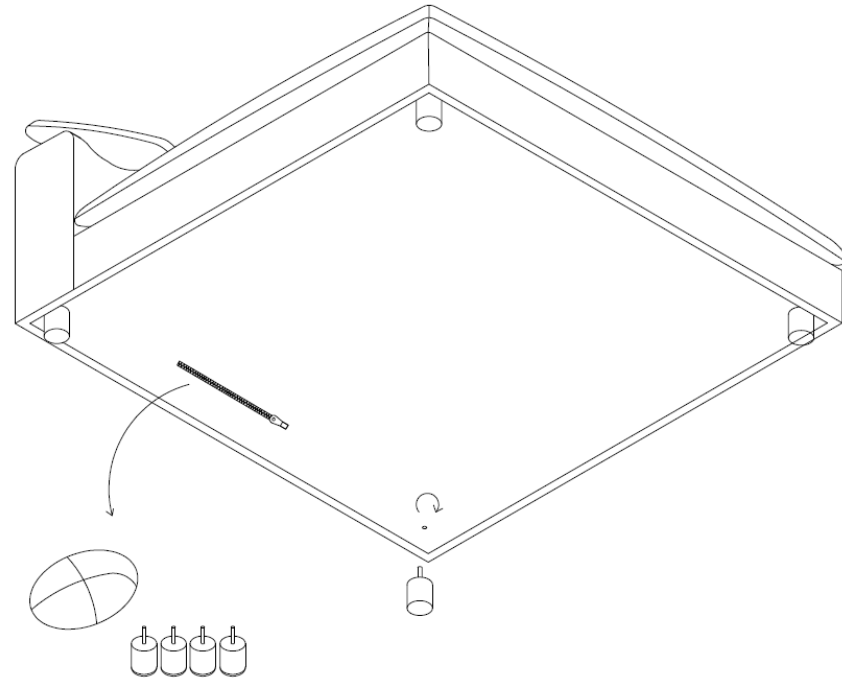

PARTS AND HARDWARE.

No.	Description	Image	Qty
A	Body		1
B	Wood Legs		4
C	U Clip		2

NOTES.

Thank you for purchasing this quality product! Be sure to check all packing material carefully for small part that may have come loose inside the carton during shipping.

CAUTION: The item is heavy, assembly should be performed by two people.

STEP 1.